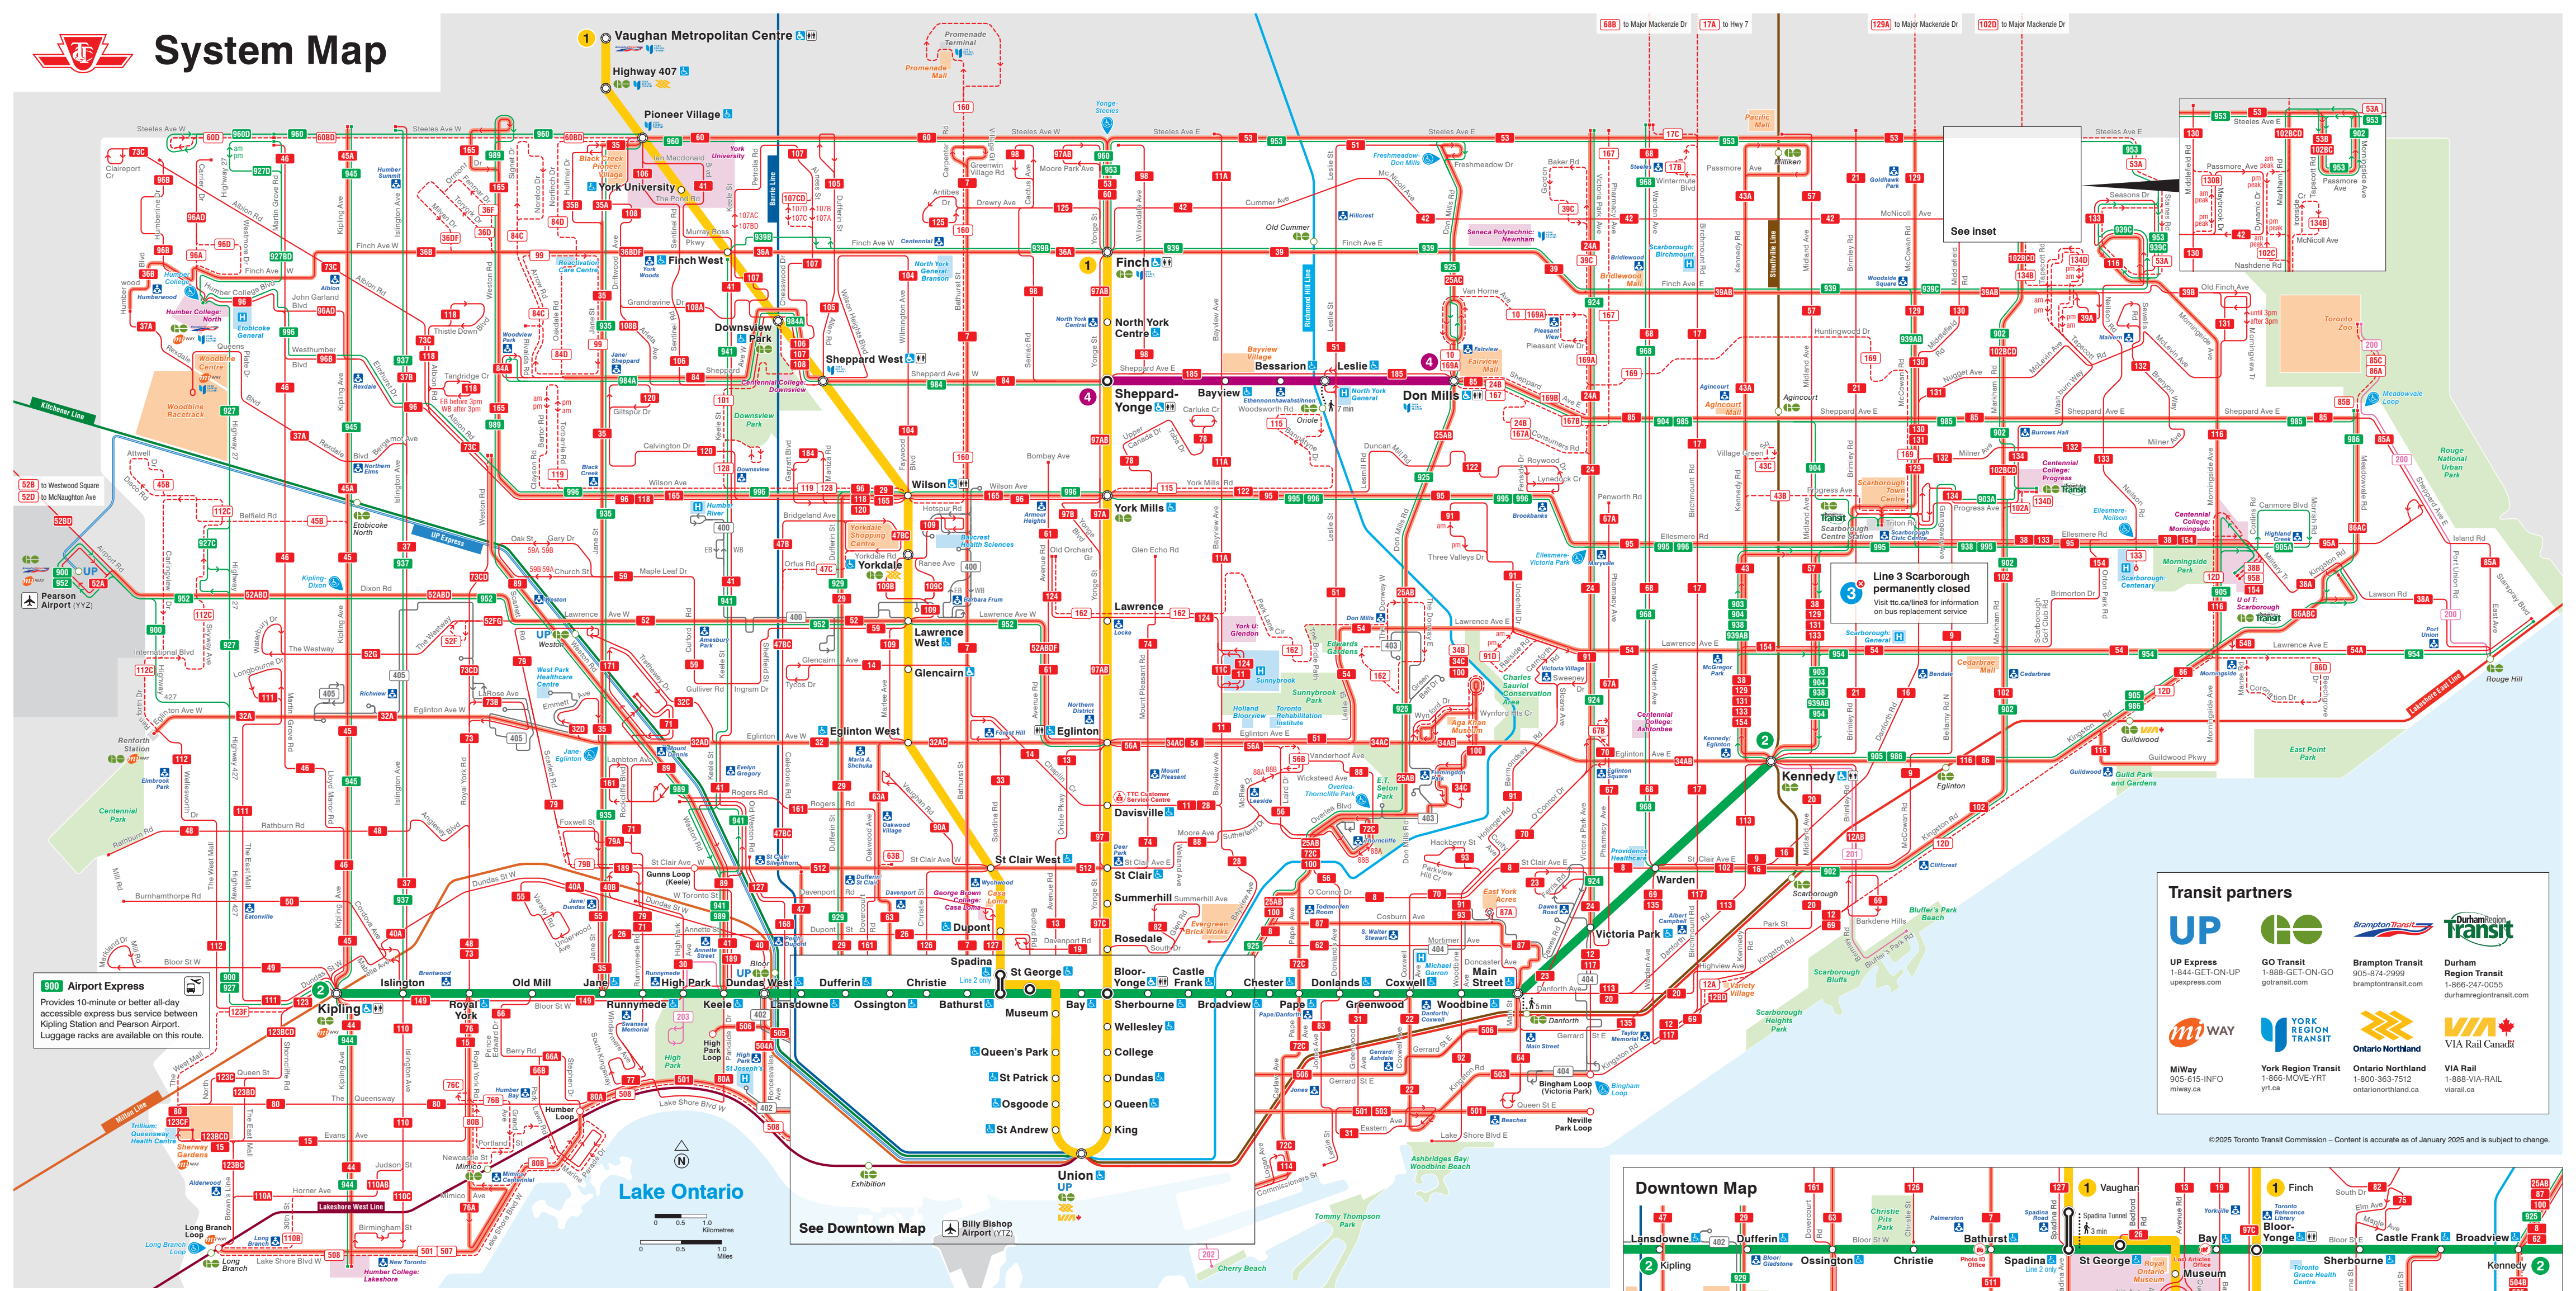

System Map

Subway

1 2 4

Subway lines

Regular station Interchange station

Intermodal station Accessible station

Customer service locations

- TTC Customer Service Centre
- Lost Articles Office
- Photo ID Office

Streetcars and buses

Direction of travel

Routing details

Route number

Branches

No letters denotes all branches

Terminus point

Local service

- Ten-Minute Network
- Regular service
- Limited service

Special services

- Express Network
- Seasonal service
- Community Bus
- Blue Night Network

Map symbols

- Streetcar loop
- Regional train station
- Airport
- Hospital
- Toronto Public Library
- Health care
- Point of interest
- Post-secondary school
- Transportation/government
- Park
- Access Hub