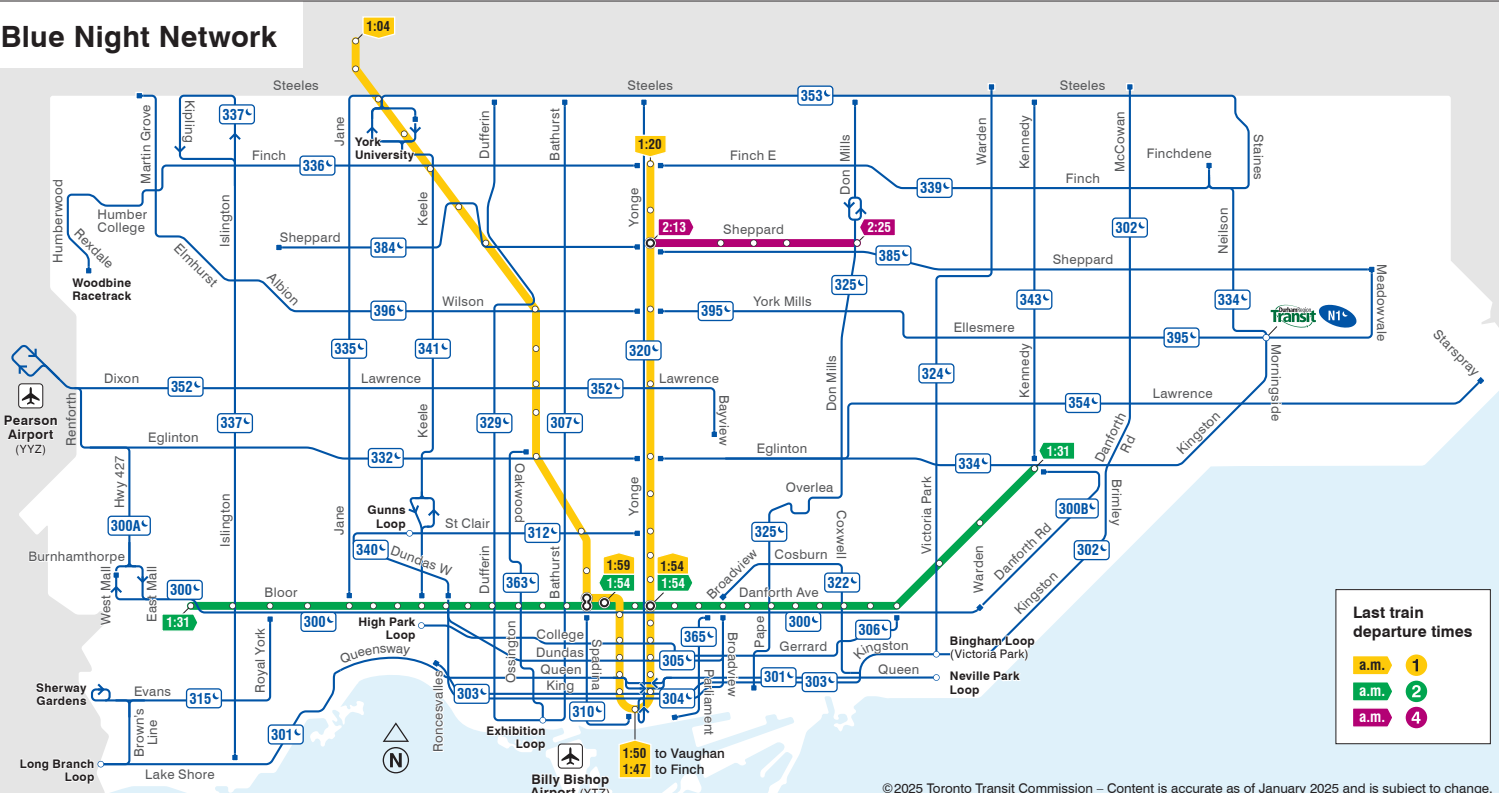

System Map

Subway

1 2 4

Subway lines

Regular station Interchange station

Intermodal station Accessible station

Customer service locations

- TTC Customer Service Centre
- Lost Articles Office
- Photo ID Office

Streetcars and buses

Direction of travel

Routing details

Route number

Branches

No letters denotes all branches

Terminus point

Local service

- Ten-Minute Network
- Regular service
- Limited service

Special services

- Express Network
- Seasonal service
- Community Bus
- Blue Night Network

Map symbols

- Streetcar loop
- Regional train station
- Airport
- Hospital
- Toronto Public Library
- Health care
- Point of interest
- Post-secondary school
- Transportation/government
- Park
- Access Hub