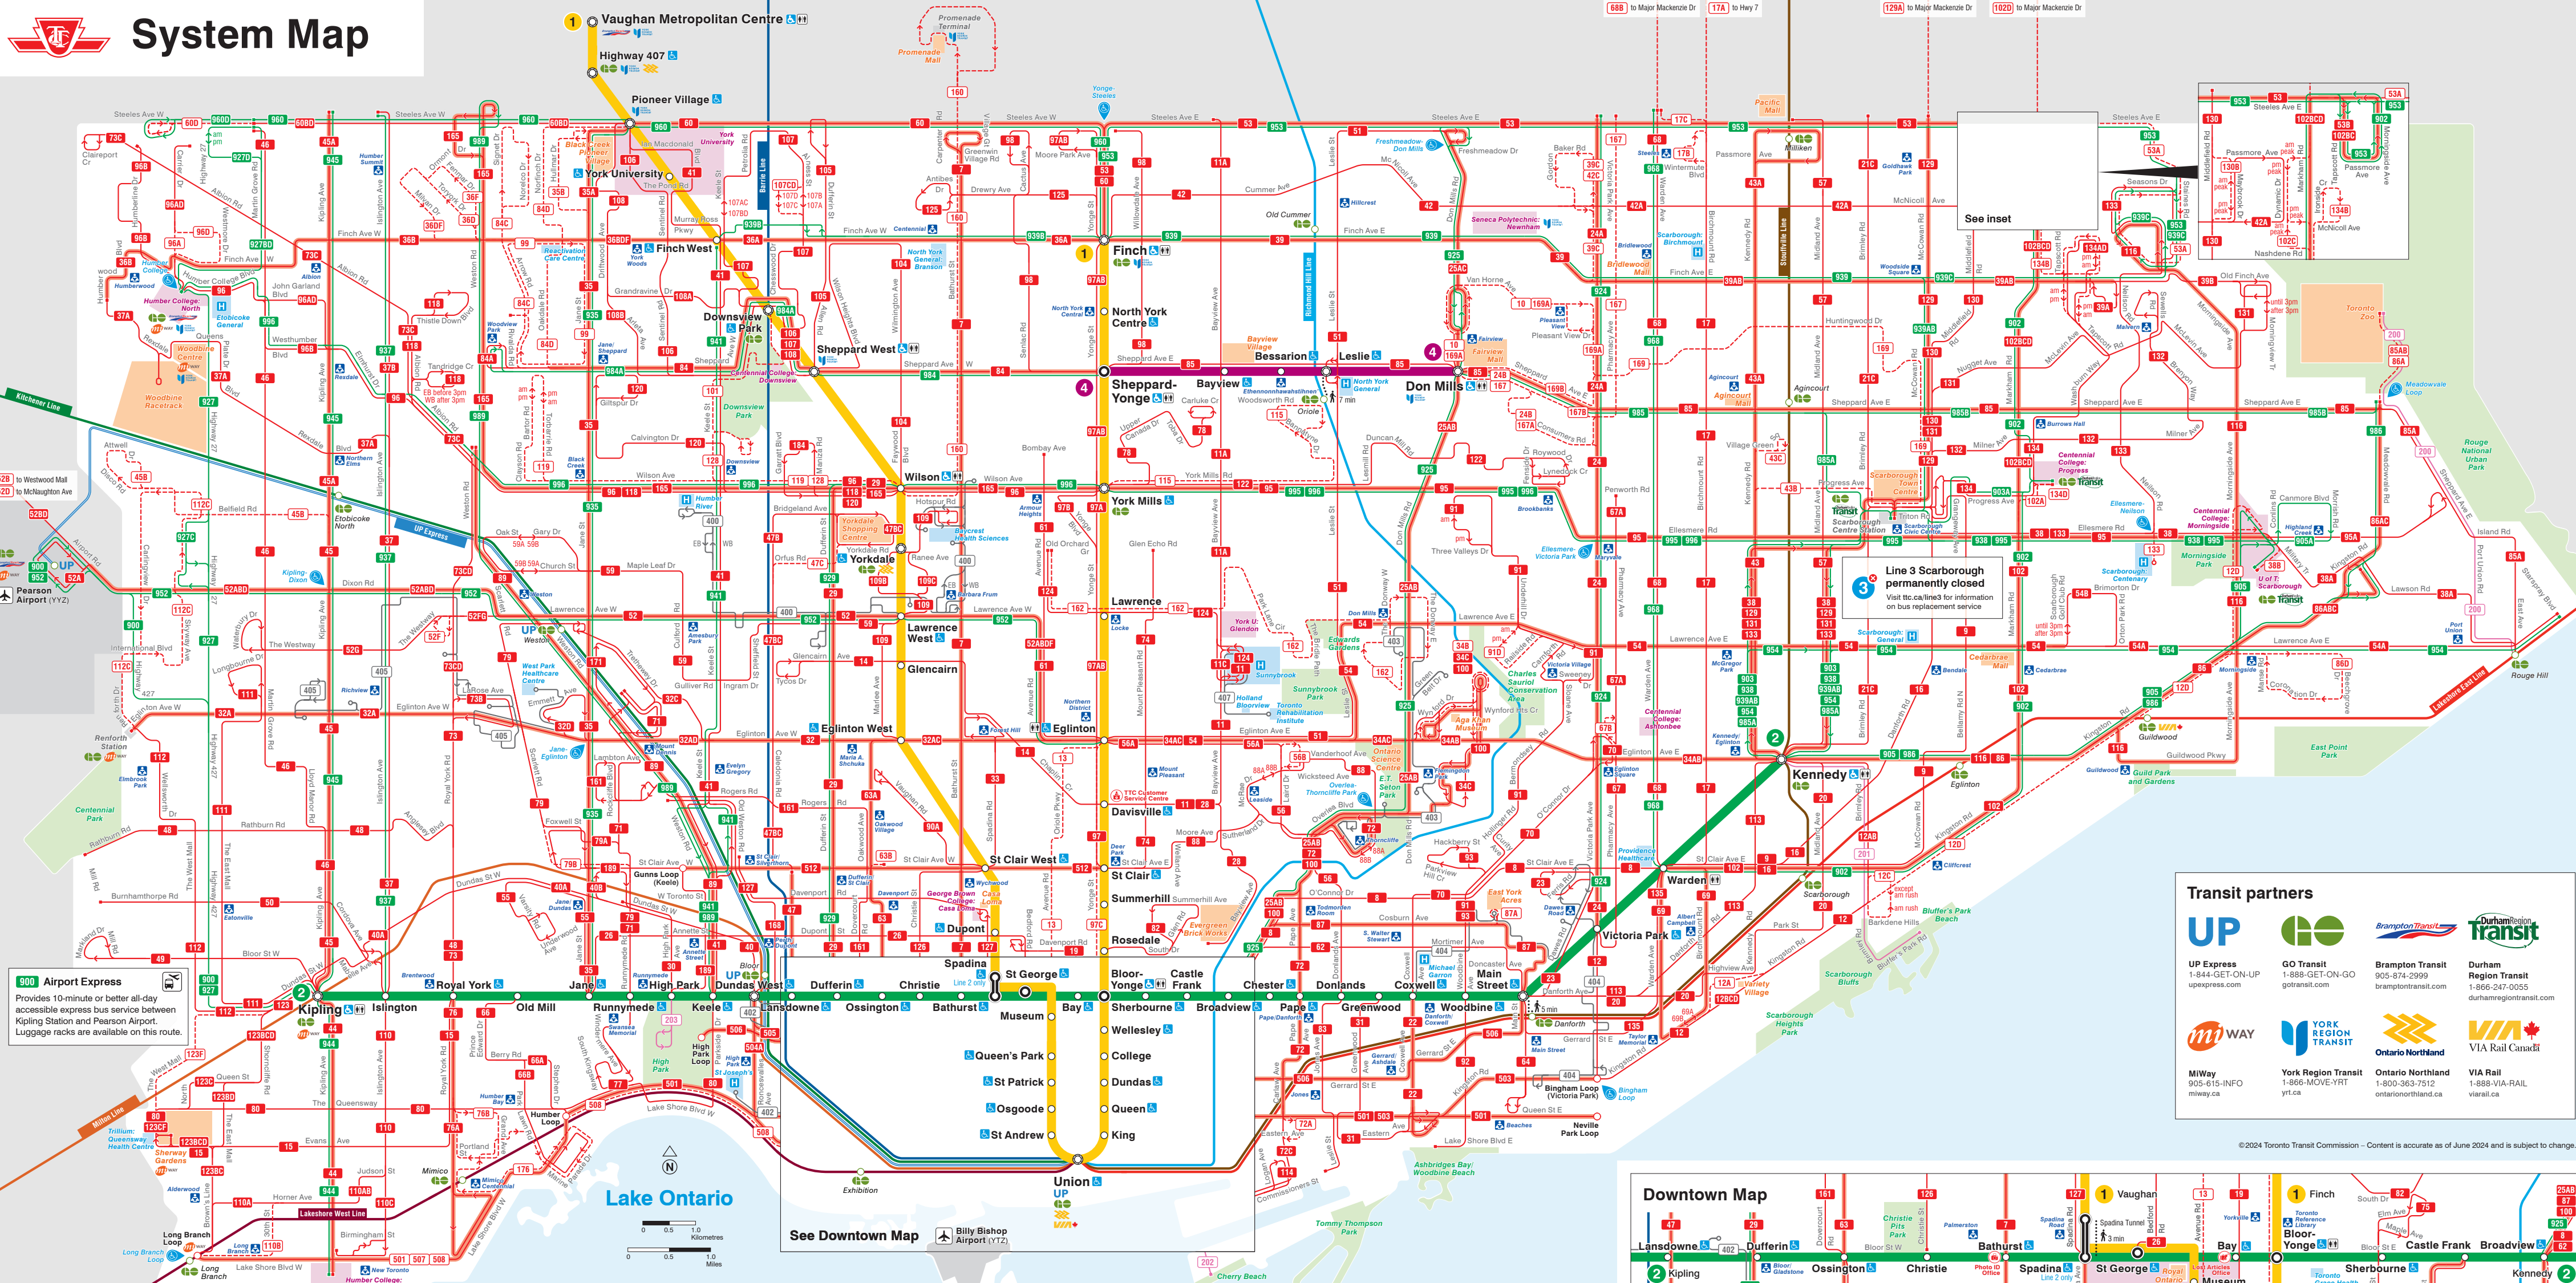

System Map

Subway

1 2 4

Subway lines

Regular station Interchange station

Intermodal station Accessible station

Customer service locations

- TTC Customer Service Centre (Davisville Station)
- Lost Articles Office (Bay Station)
- Photo ID Office (Concourse level)

Streetcars and buses

Direction of travel
Routing details
Route number
Branches
No letters denotes all branches
Terminus point

Local service

- Ten-Minute Network (10-minute or better service from 6 a.m. to 1 a.m. Monday to Saturday; operates from 8 a.m. to 1 a.m. on Sundays)
- Regular service (Operates all day, every day, until 1 a.m.)
- Limited service (Operates at limited times of day. Frequency of service varies by route. Some service does not operate during all periods)

Special services

- Express Network (Express bus service, serving select stops. Frequency of service varies by route. Some service does not operate during all periods)
- Seasonal service (Operates at limited times of the year. For details on periods of operation, refer to route pages on the ttc.ca)
- Community Bus (Neighbourhood midday service, Monday to Friday, connecting seniors' residences with local points of interest. Flag down anywhere along route)
- Blue Night Network (30-minute or better service, from approximately 1:30 a.m. to the start of subway service (approximately 6 a.m. on weekdays and Saturdays; 8 a.m. on Sundays))

Map symbols

- Streetcar loop
- Regional train station
- Airport
- Hospital
- Toronto Public Library
- Health care
- Point of interest
- Post-secondary school
- Transportation/government
- Park
- Access Hub (Accessible transit stop with a more comfortable shelter, served by Wheel-Trans)