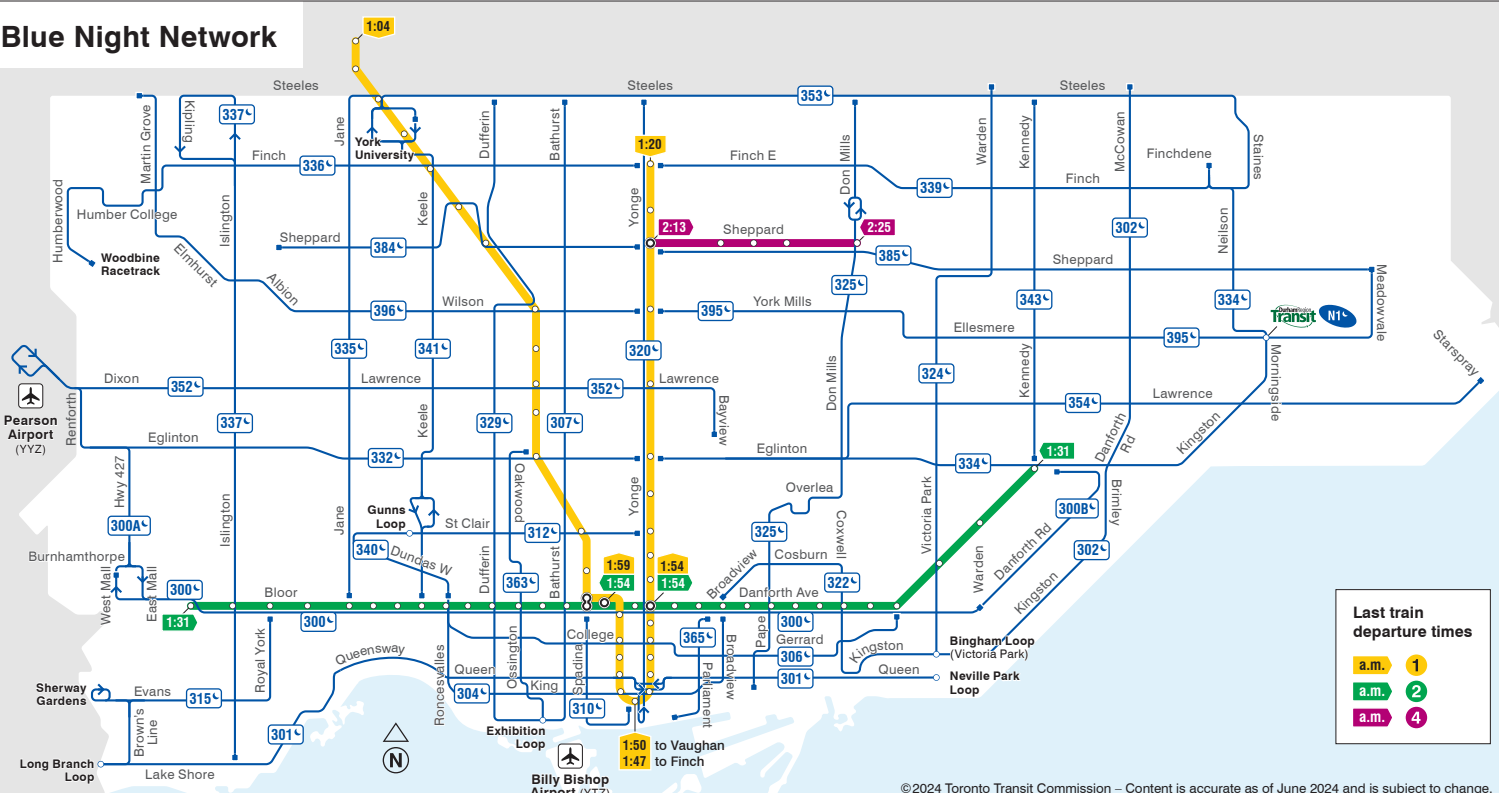

System Map

Subway

1 2 4

Subway lines

Regular station Interchange station

Intermodal station Accessible station

Customer service locations

- TTC Customer Service Centre (Davisville Station)
- Lost Articles Office (Bay Station)
- Photo ID Office (Concourse level)

Streetcars and buses

Direction of travel
Routing details
Route number
Branches
No letters denotes all branches
Terminus point

Local service

- Ten-Minute Network (10-minute or better service from 6 a.m. to 1 a.m. Monday to Saturday; operates from 8 a.m. to 1 a.m. on Sundays)
- Regular service (Operates all day, every day, until 1 a.m.)
- Limited service (Operates at limited times of day. Frequency of service varies by route. Some service does not operate during all periods)

Special services

- Express Network (Express bus service, serving select stops. Frequency of service varies by route. Some service does not operate during all periods)
- Seasonal service (Operates at limited times of the year. For details on periods of operation, refer to route pages on the ttc.ca)
- Community Bus (Neighbourhood midday service, Monday to Friday, connecting seniors' residences with local points of interest. Flag down anywhere along route)
- Blue Night Network (30-minute or better service, from approximately 1:30 a.m. to the start of subway service (approximately 6 a.m. on weekdays and Saturdays; 8 a.m. on Sundays))

Map symbols

- Streetcar loop
- Regional train station
- Airport
- Hospital
- Toronto Public Library
- Health care
- Point of interest
- Post-secondary school
- Transportation/government
- Park
- Access Hub (Accessible transit stop with a more comfortable shelter, served by Wheel-Trans)