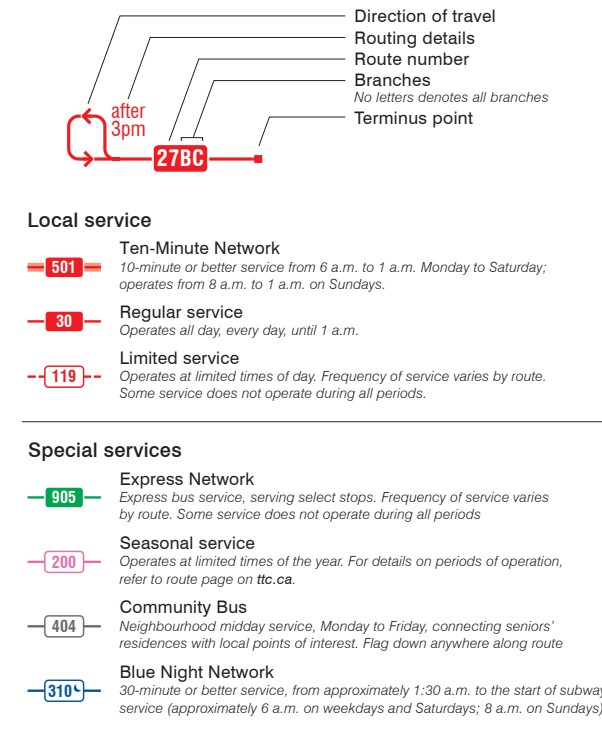

# System Map

## Subway

## Streetcars and buses

## Downtown Map