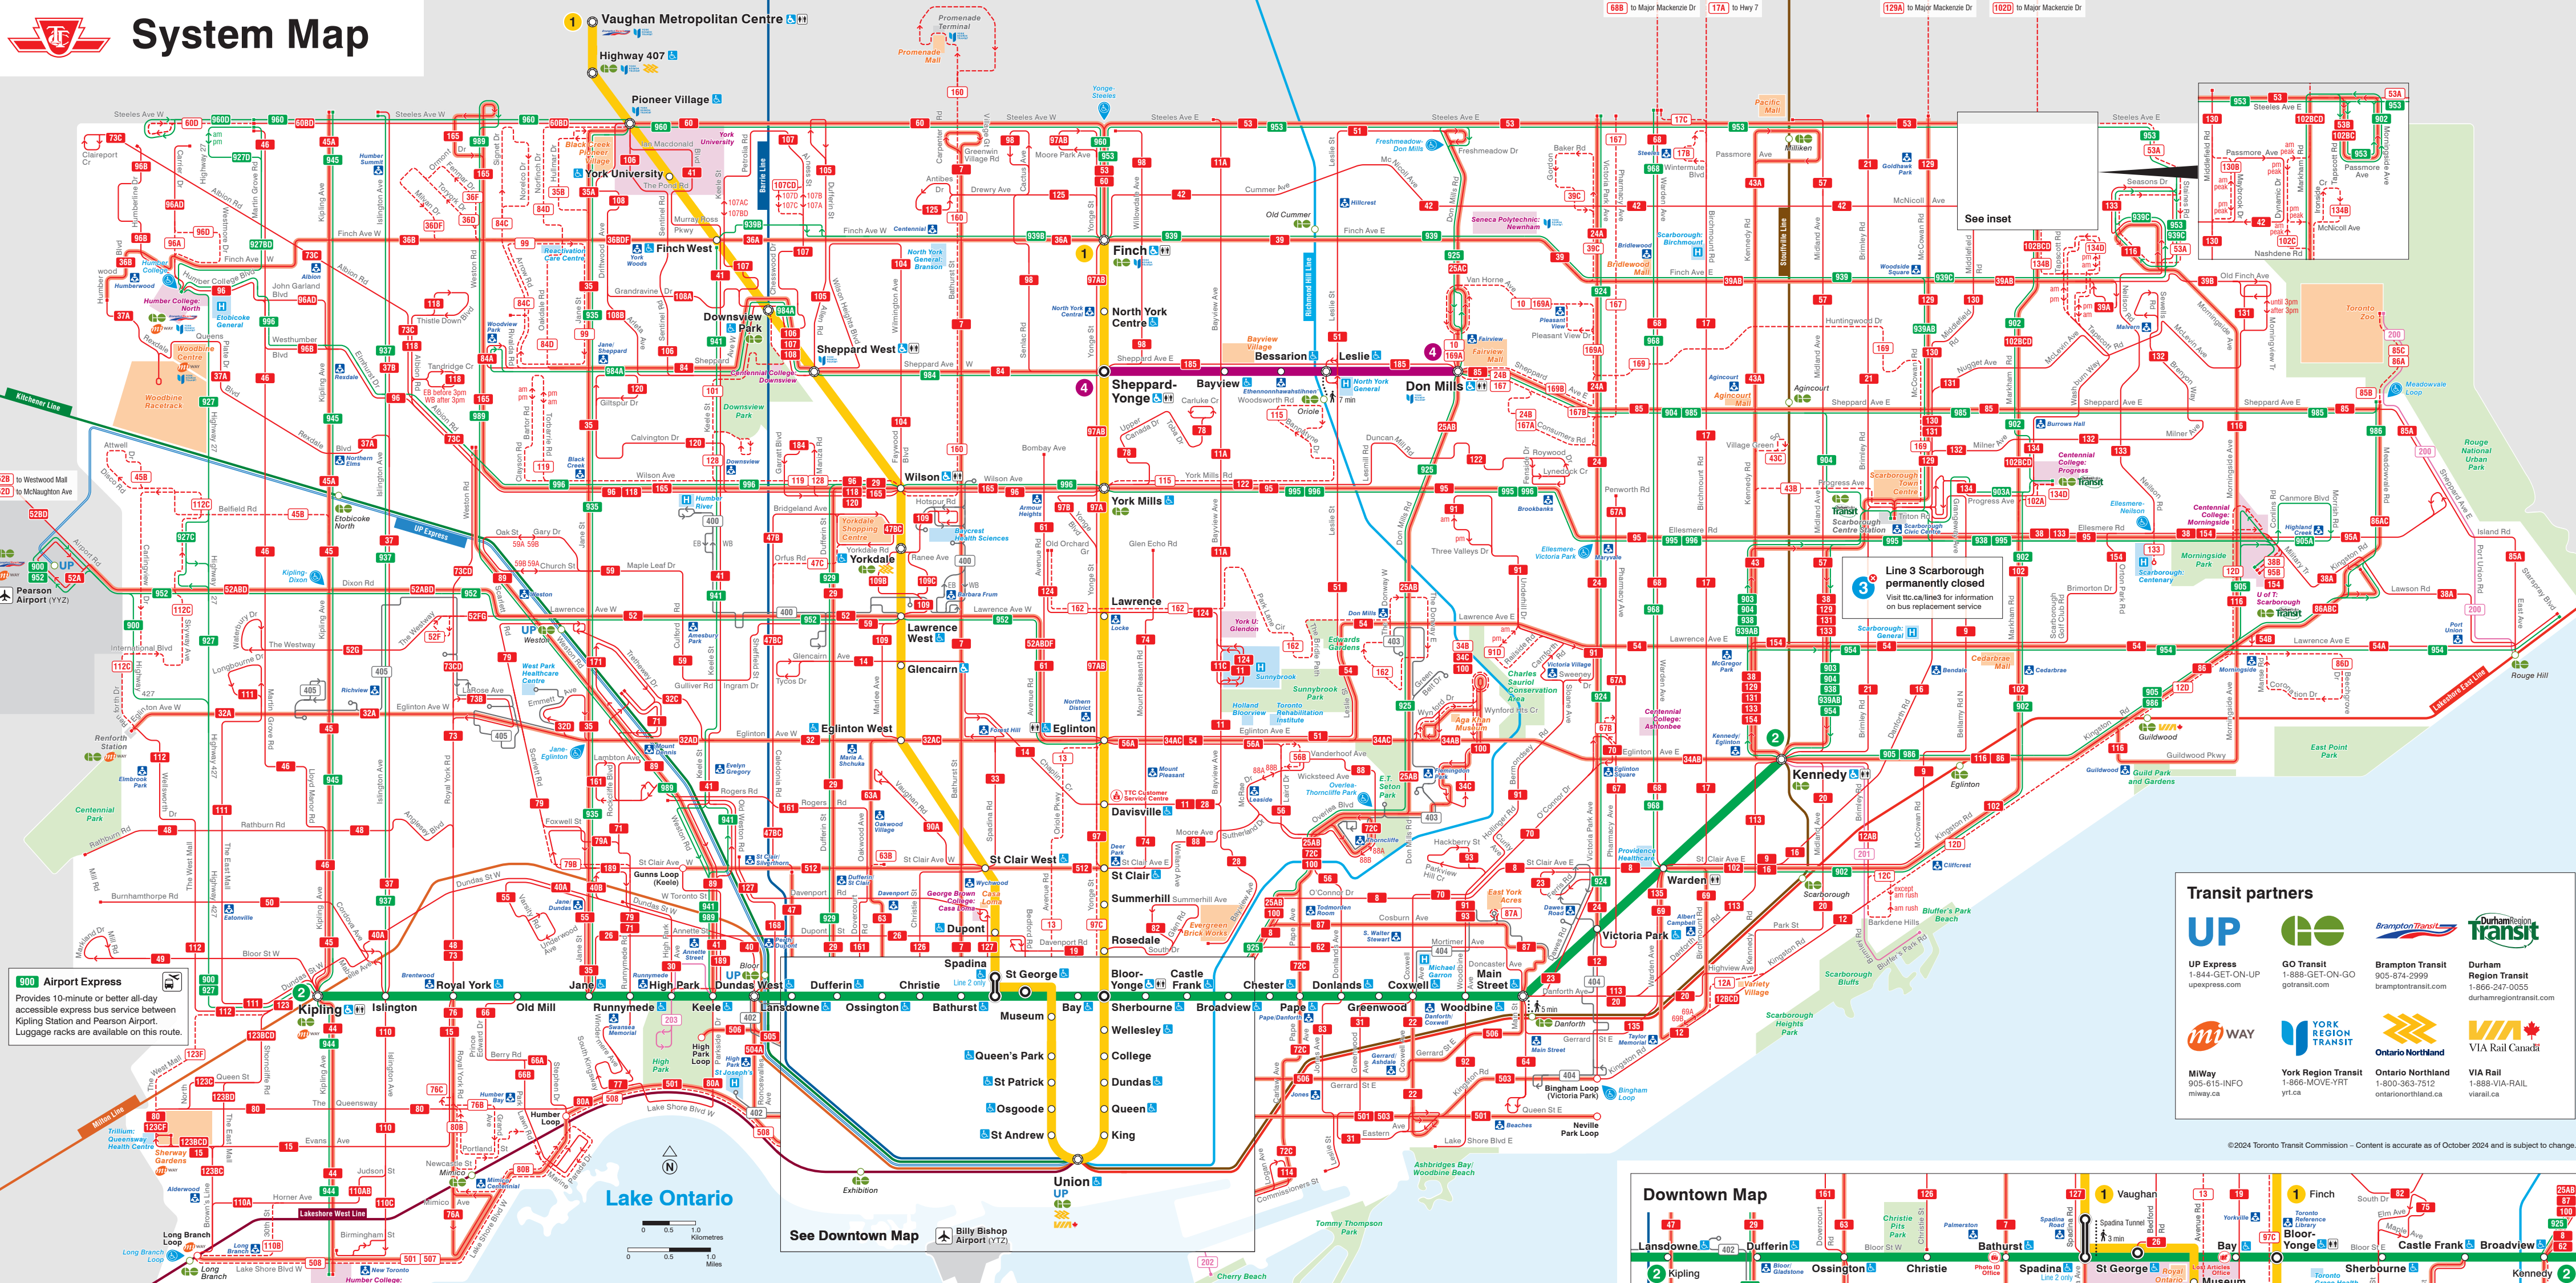

System Map

Blue Night Network

Subway

Streetcars and buses

Map symbols

Downtown Map

Transit partners

UP Express 1-844-GET-ON-UP upepress.com	GO Transit 1-888-GET-ON-GO gotransit.com	Brampton Transit 905-874-2999 bramptontransit.com	Durham Region Transit 1-866-247-0055 durhamregiontransit.com
MiWay 905-615-INFO miway.ca	York Region Transit 1-866-MOVE-YRT yrt.ca	Ontario Northland 1-800-363-7512 ontariounorthland.ca	VIA Rail 1-888-VIA-RAIL vial.ca