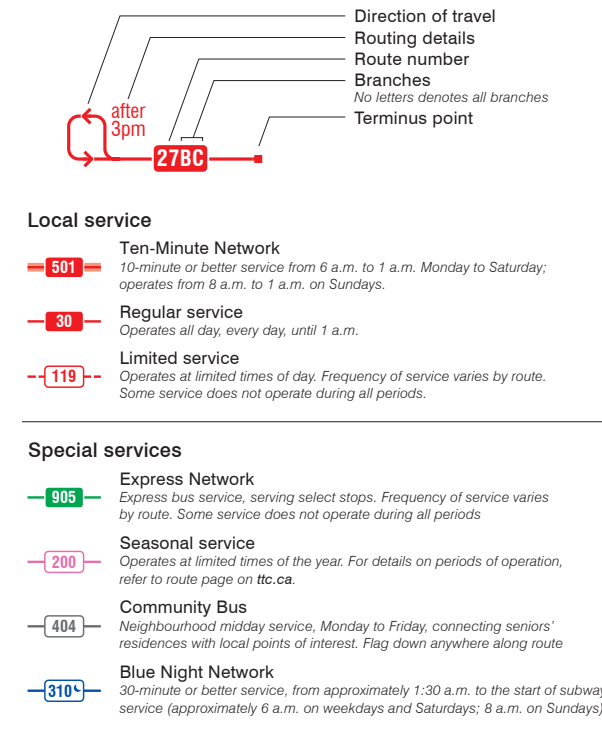

Streetcars and buses