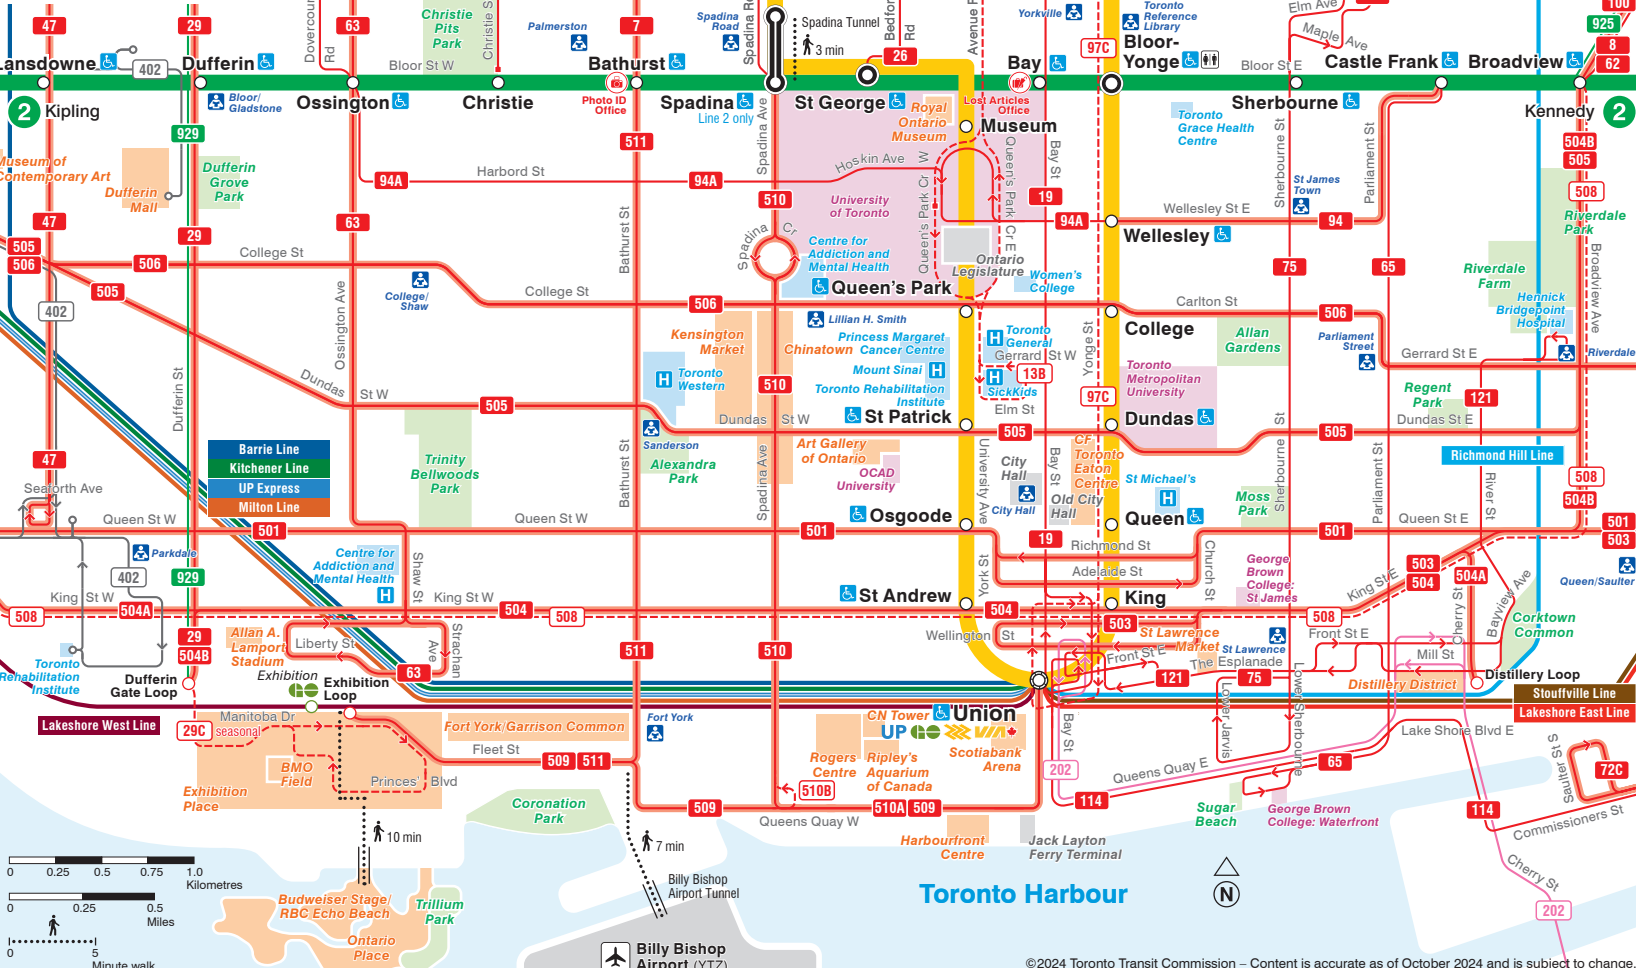

Downtown Map

Transit partners

UP Express 1-844-GET-ON-UP upepress.com	GO Transit 1-888-GET-ON-GO gotransit.com	Brampton Transit 905-874-2999 bramptontransit.com	Durham Region Transit 1-866-247-0055 durhamregiontransit.com
MiWay 905-615-INFO miway.ca	York Region Transit 1-866-MOVE-YRT yrt.ca	Ontario Northland 1-800-363-7512 ontariounorthland.ca	VIA Rail 1-888-VIA-RAIL vial.ca