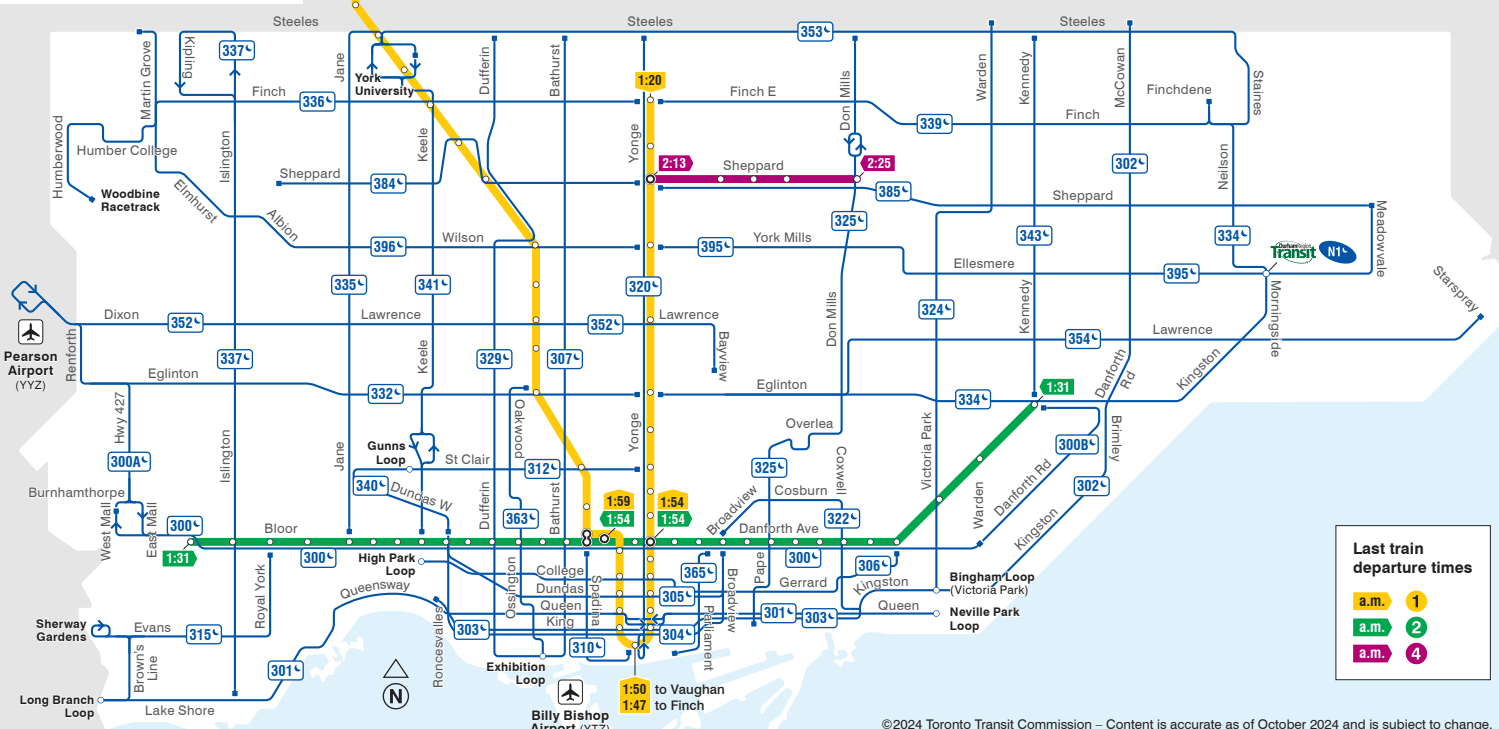

Blue Night Network