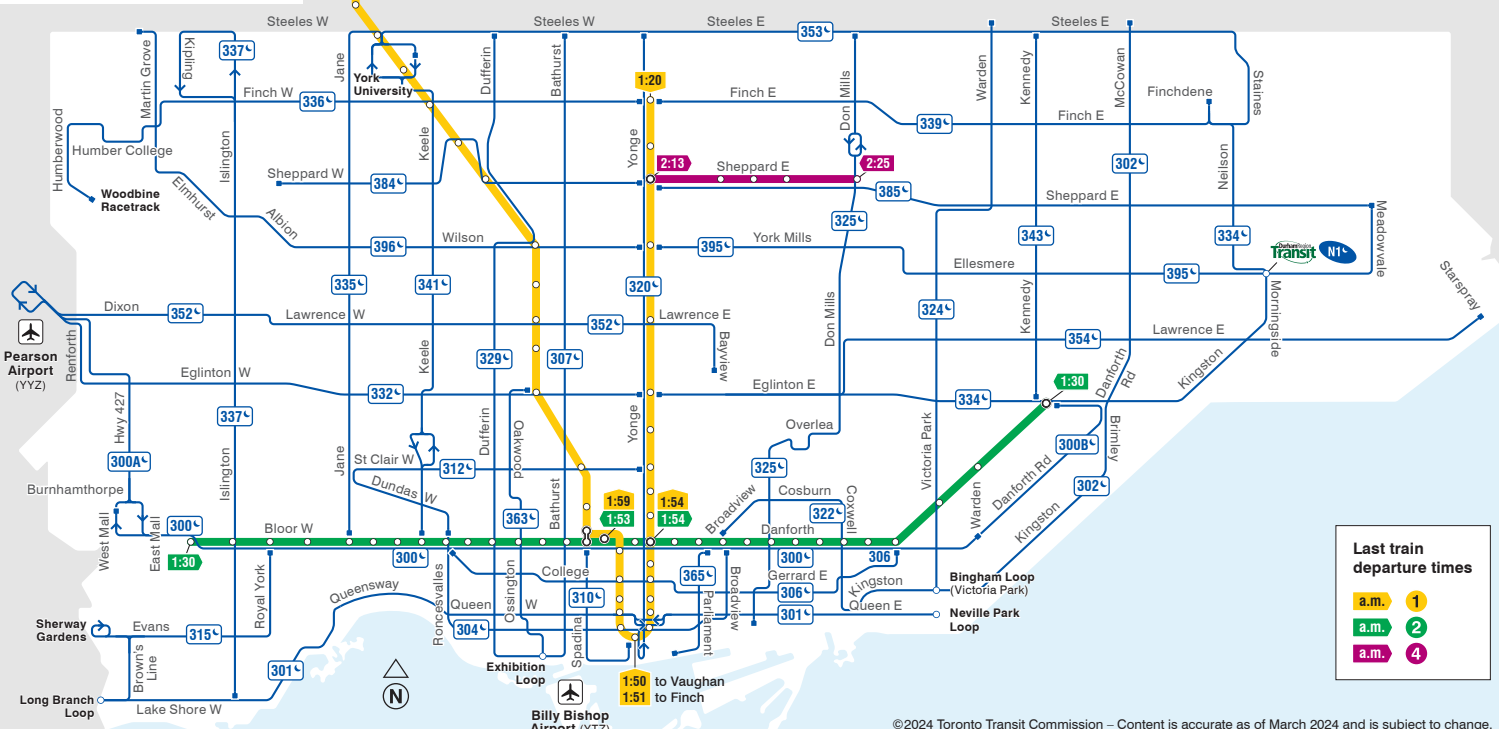

System Map

Blue Night Network

Subway

Streetcars and buses

Downtown Map