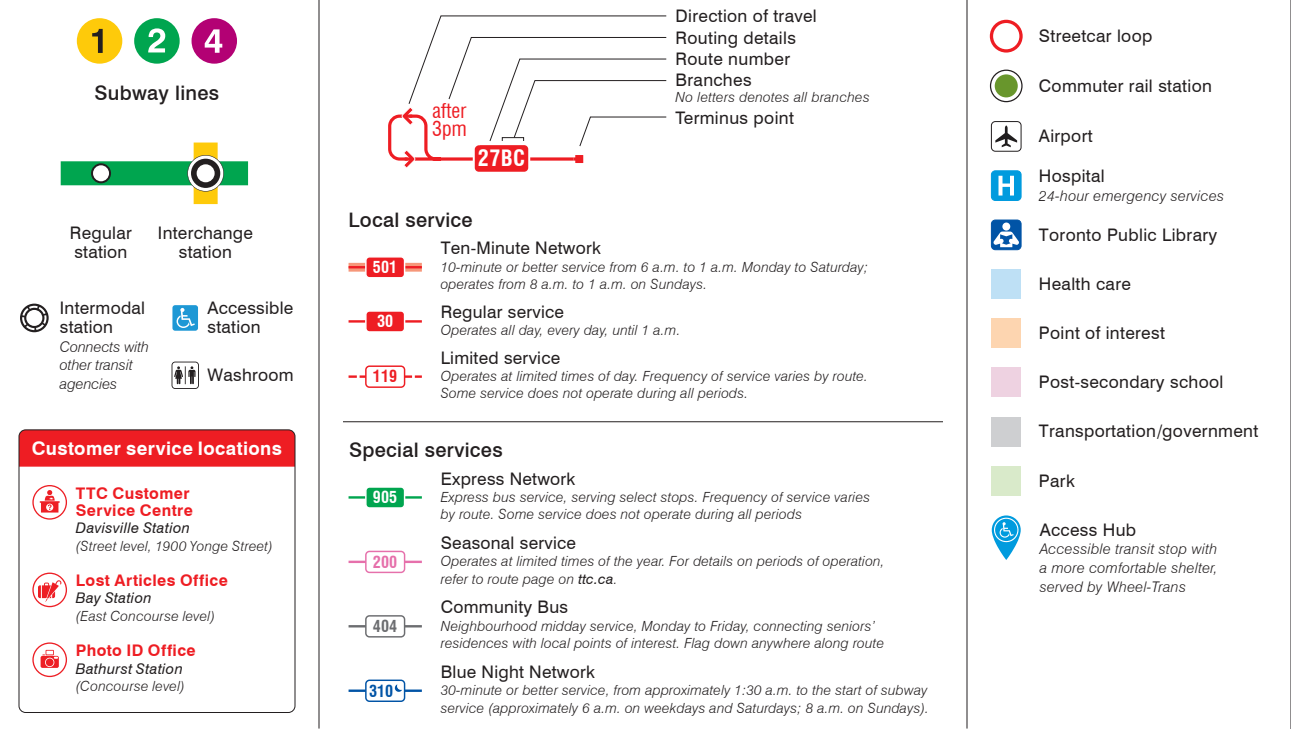

System Map

Blue Night Network

Subway

Streetcars and buses

Downtown Map