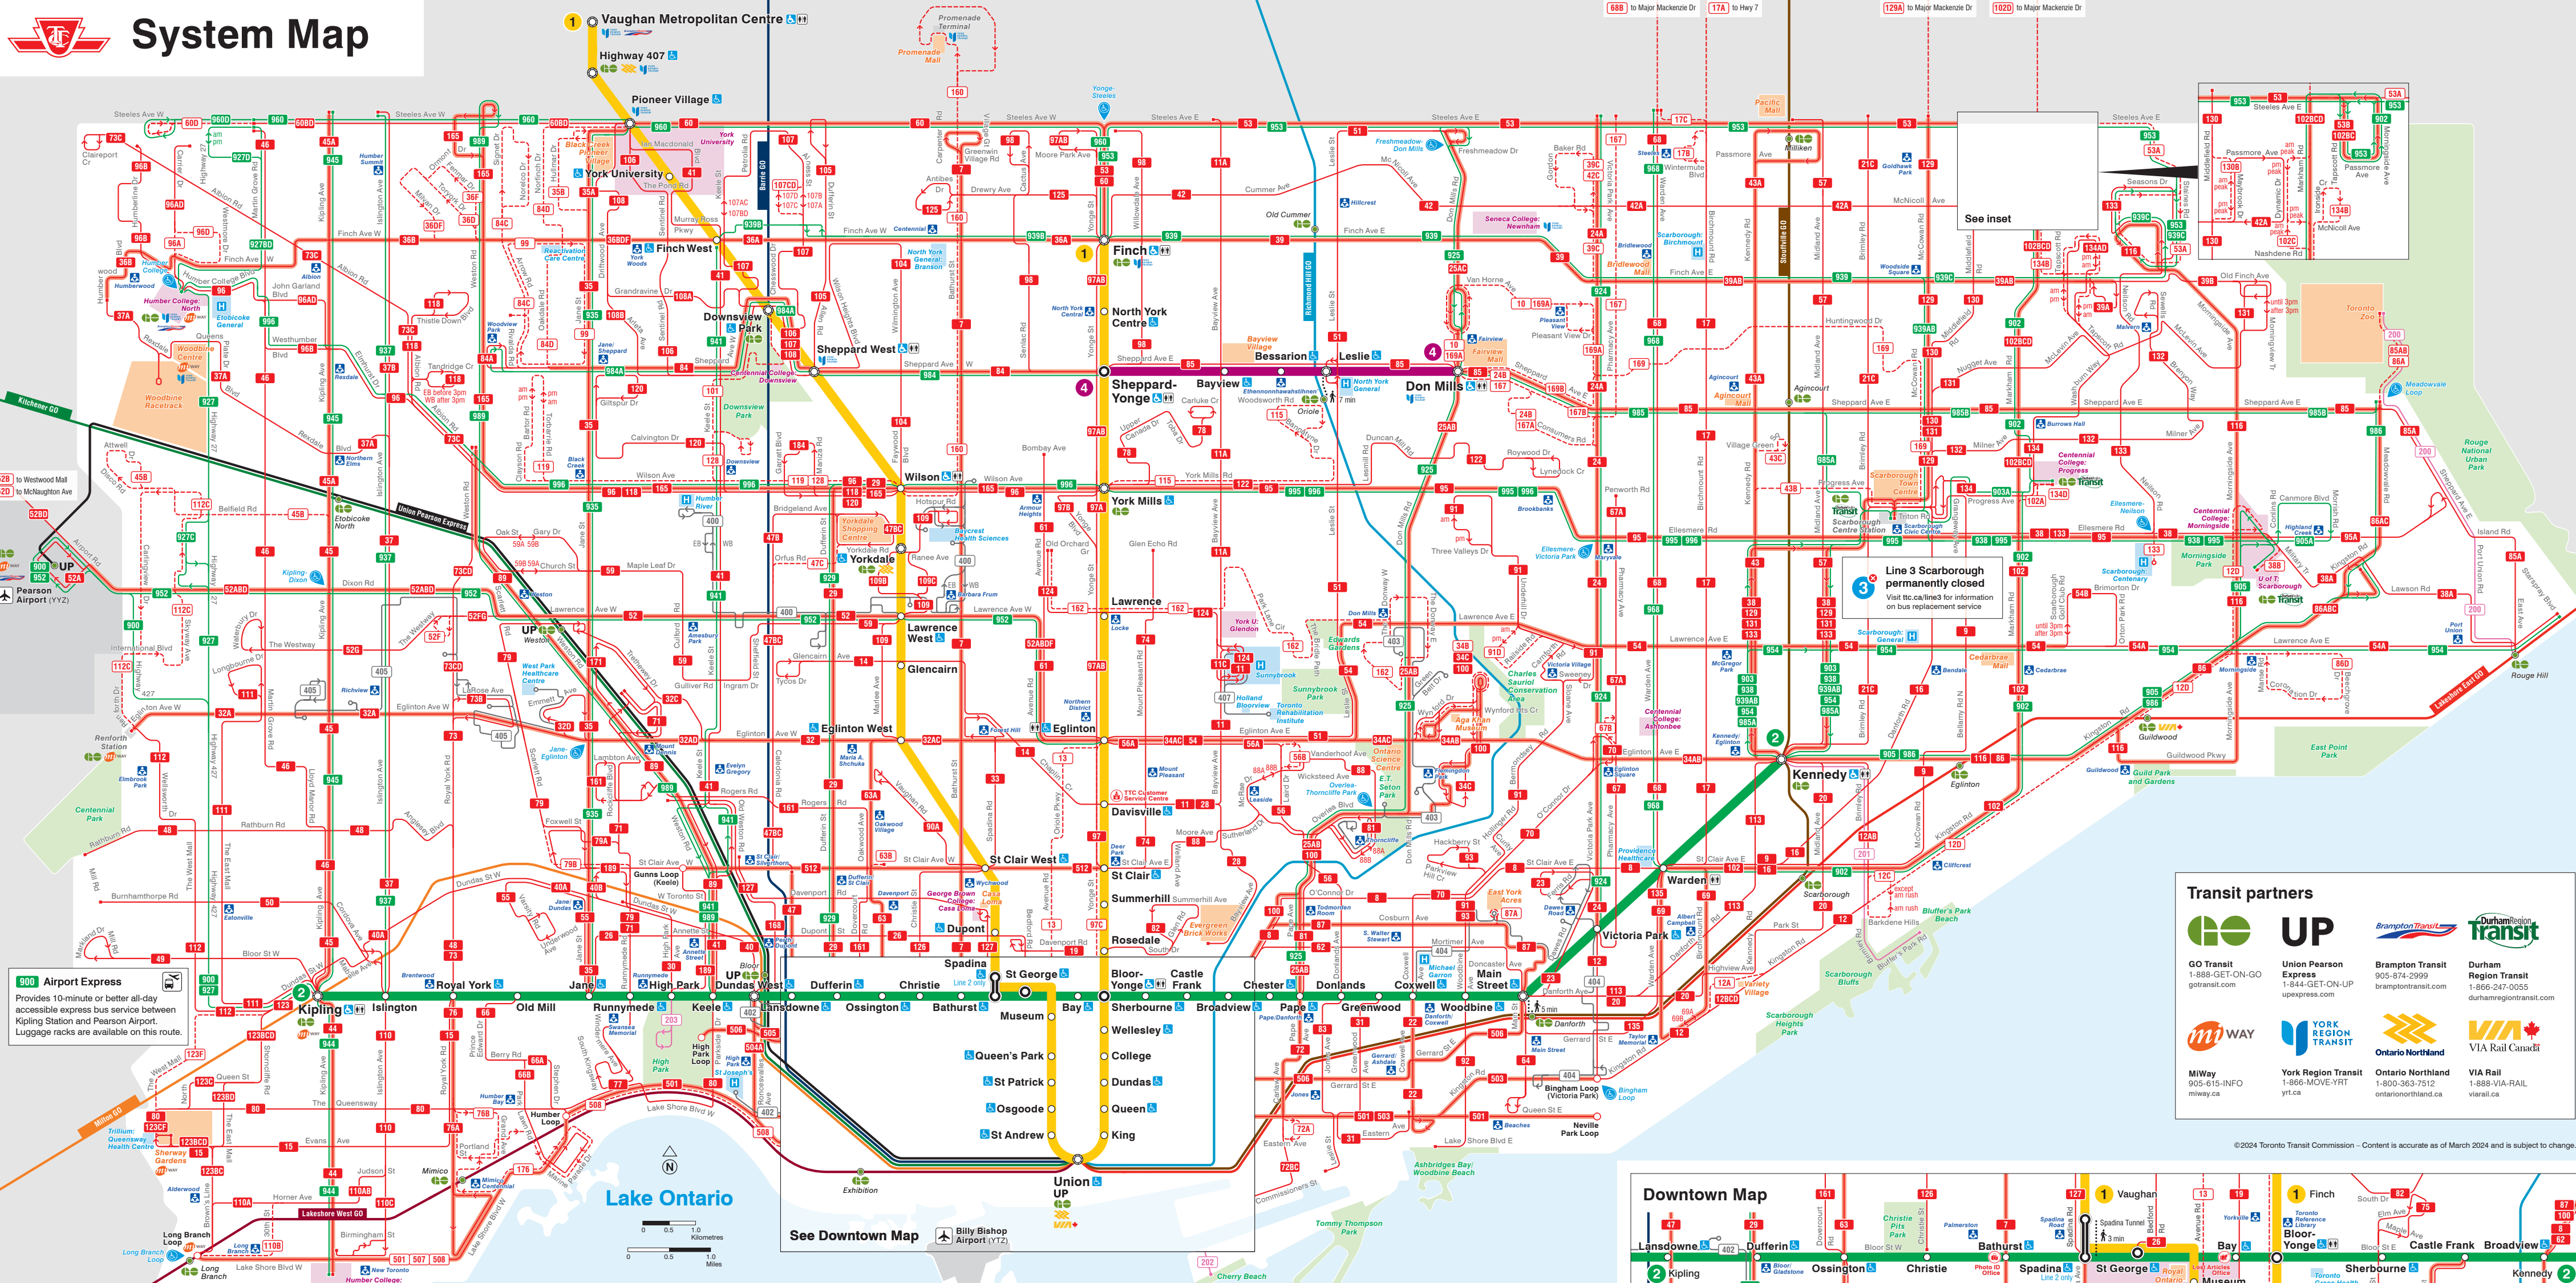

System Map

Blue Night Network

Subway

Streetcars and buses

Downtown Map