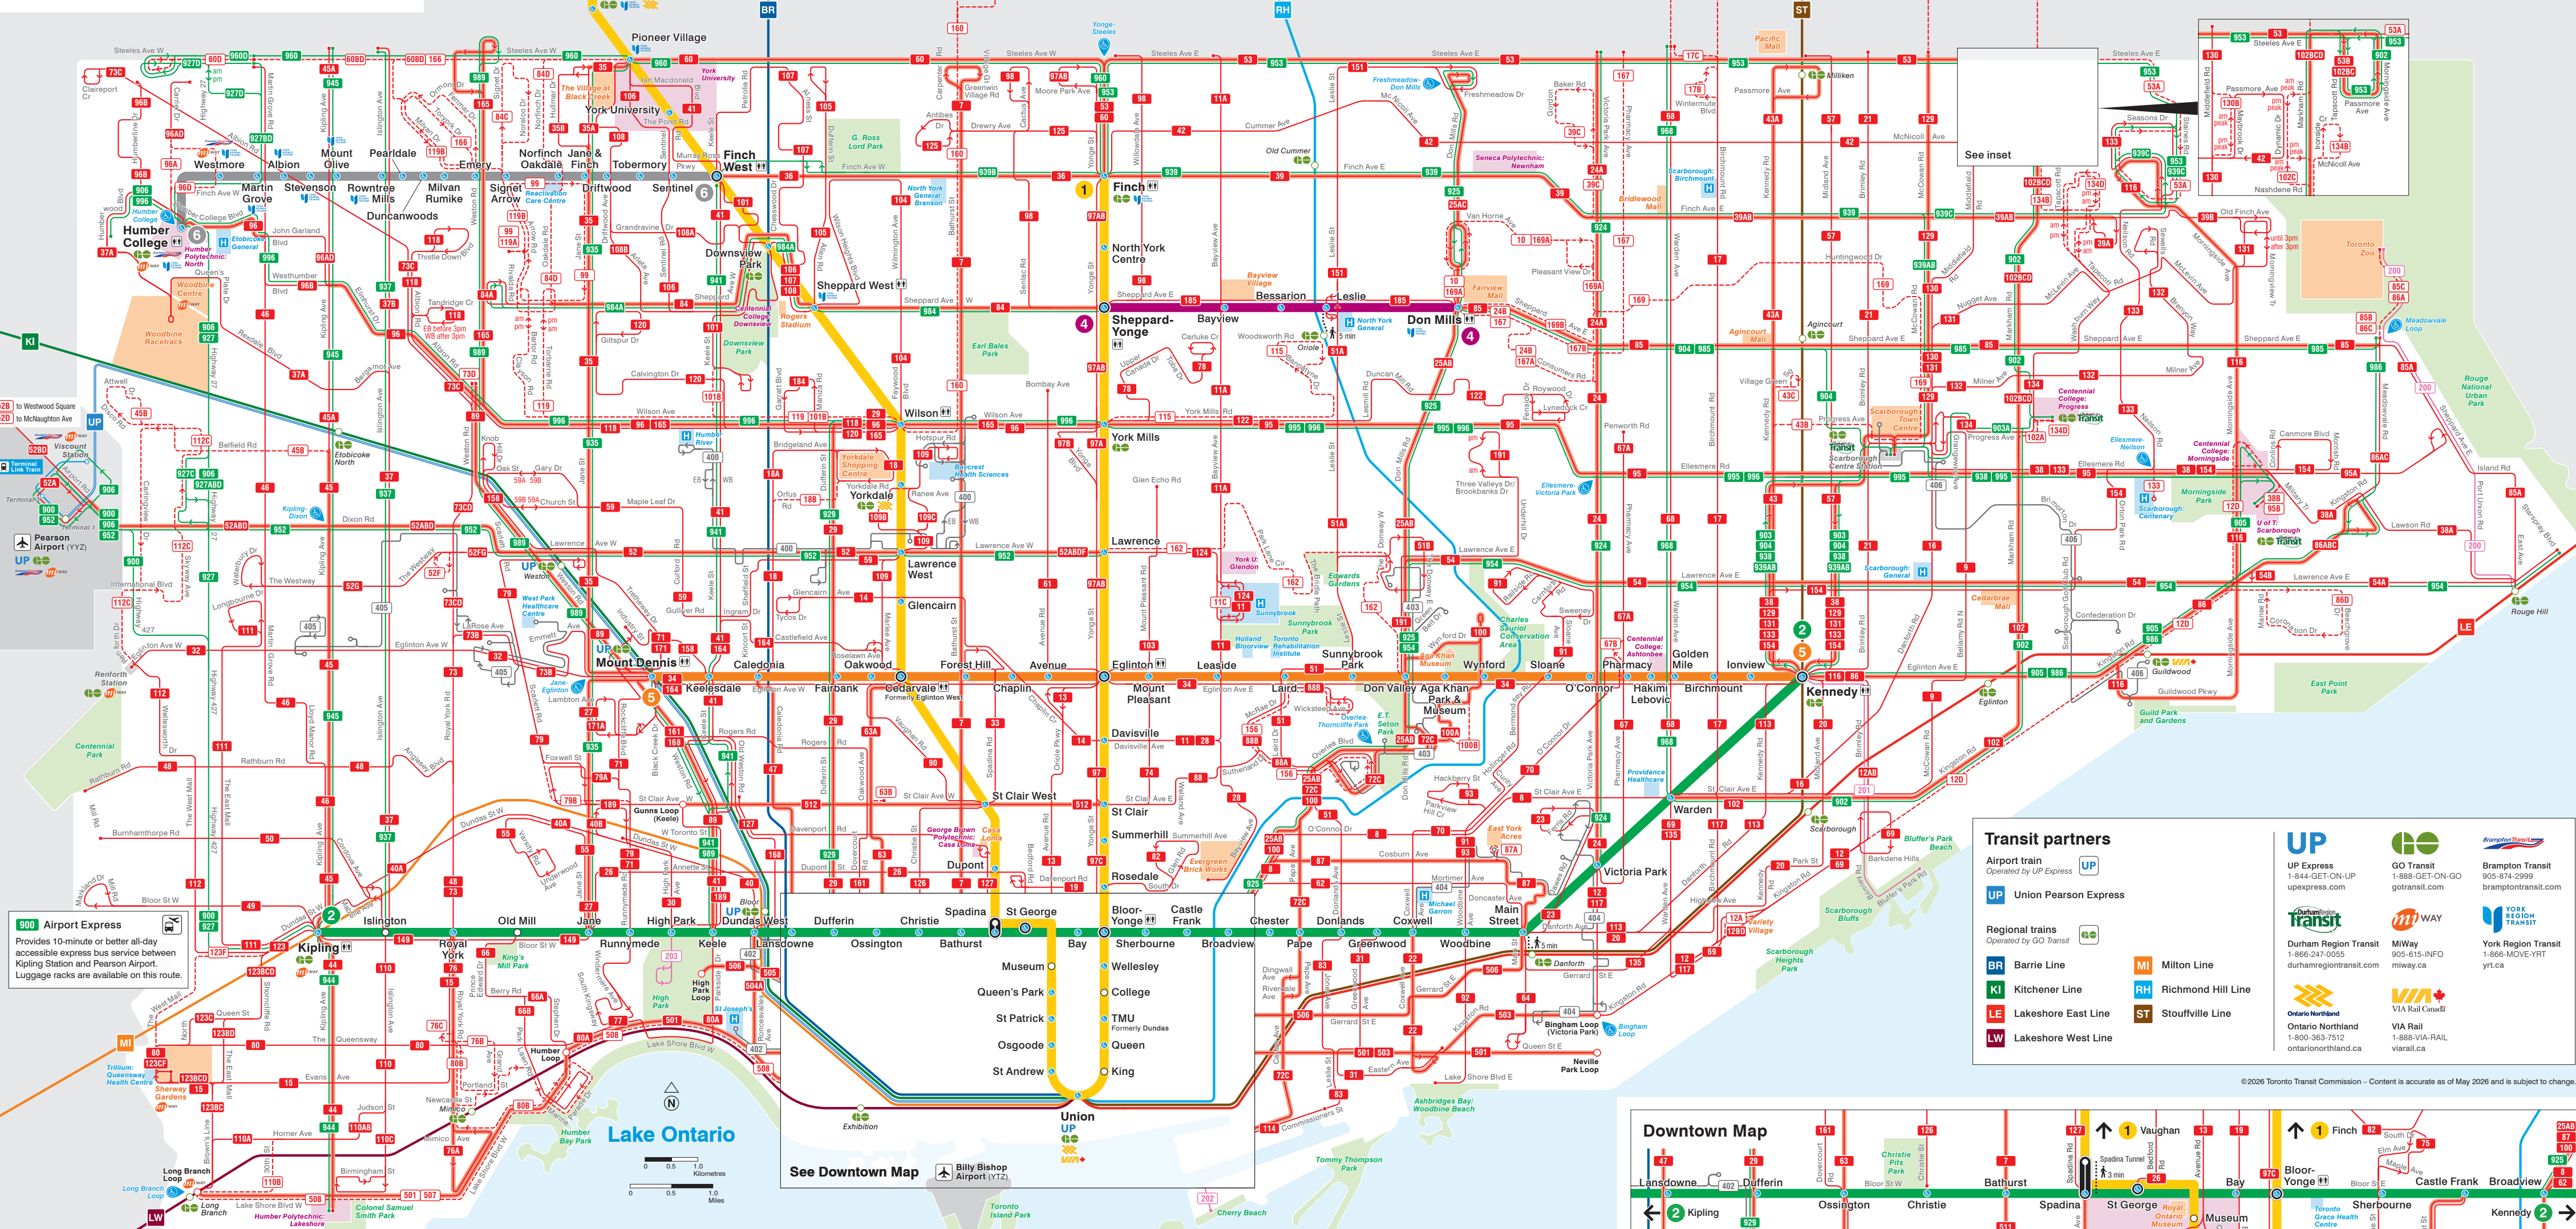

# System Map

### Subway and light rail

- 1 Yonge-University Line
- 2 Bloor-Danforth Line
- 4 Sheppard Line
- 5 Eglinton Line
- 6 Finch West Line

Interchange station Accessible station  
Washroom

### Streetcars and buses

Direction of travel  
Routing details  
Route number  
Branches  
No letters denotes all branches  
Terminus point

Local service

- 501 Ten-Minute Network  
10-minute or better service from 8 a.m. to 1 a.m. Monday to Saturday; operates from 8 a.m. to 1 a.m. on Sundays.
- 30 Regular service  
Operates all day, every day, until 1 a.m.
- 119 Limited service  
Operates at limited times of day. Frequency of service varies by route. Some service does not operate during all periods.

### Map symbols

- Streetcar loop/station
- Train station
- Airport
- Hospital
- Health care
- Point of interest
- Post-secondary school
- Transportation/government
- Park
- Access Hub  
Accessible transit stop with a more comfortable shelter, served by Wheel-Trans