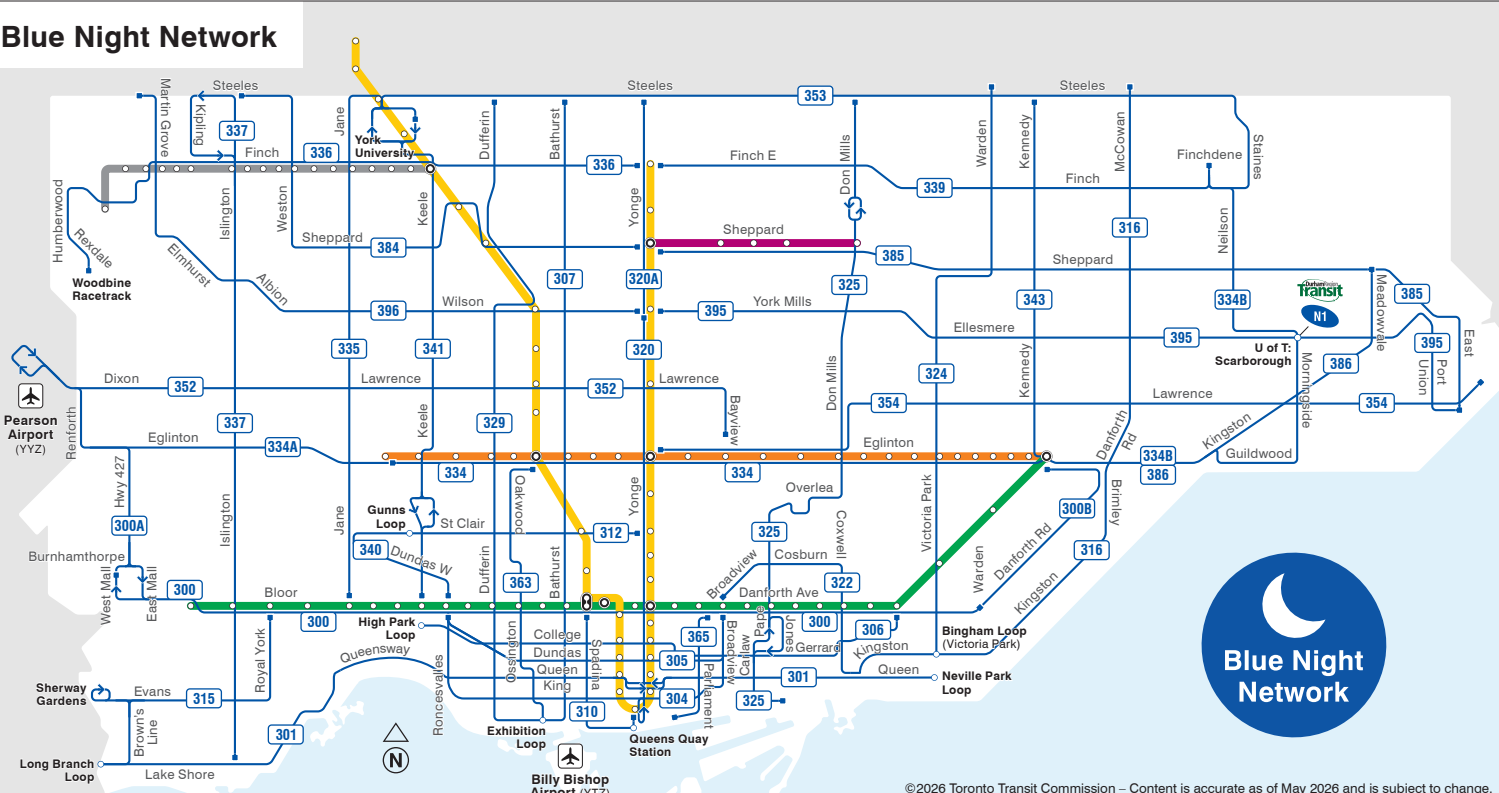

# System Map

### Subway and light rail

- 1 Yonge-University Line
- 2 Bloor-Danforth Line
- 4 Sheppard Line
- 5 Eglinton Line
- 6 Finch West Line

Interchange station Accessible station  
Washroom

### Streetcars and buses

Direction of travel  
Routing details  
Route number  
Branches  
No letters denotes all branches  
Terminus point

Local service

- 501 Ten-Minute Network  
10-minute or better service from 8 a.m. to 1 a.m. Monday to Saturday; operates from 8 a.m. to 1 a.m. on Sundays.
- 30 Regular service  
Operates all day, every day, until 1 a.m.
- 119 Limited service  
Operates at limited times of day. Frequency of service varies by route. Some service does not operate during all periods.

### Map symbols

- Streetcar loop/station
- Train station
- Airport
- Hospital
- Health care
- Point of interest
- Post-secondary school
- Transportation/government
- Park
- Access Hub  
Accessible transit stop with a more comfortable shelter, served by Wheel-Trans