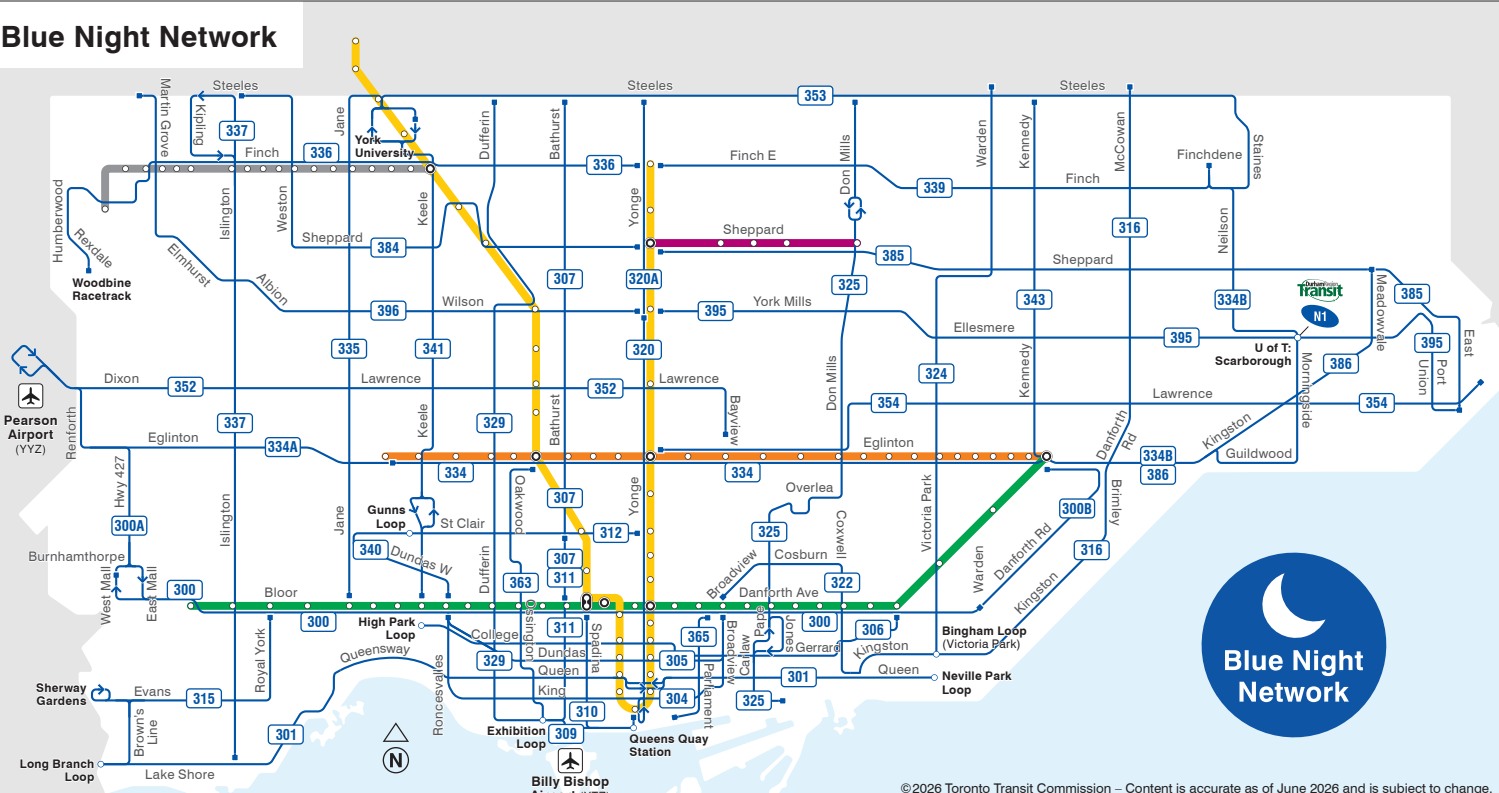

System Map

Subway and light rail

- 1 Yonge-University Line
- 2 Bloor-Danforth Line
- 4 Sheppard Line
- 5 Eglinton Line
- 6 Finch West Line

Interchange station Accessible station
Washroom

Streetcars and buses

Direction of travel
Routing details
Route number
Branches
No letters denotes all branches
Terminus point

Local service

- 501 Ten-Minute Network
10-minute or better service from 8 a.m. to 1 a.m. Monday to Saturday; operates from 8 a.m. to 1 a.m. on Sundays.
- 30 Regular service
Operates all day, every day, until 1 a.m.
- Limited service
Operates at limited times of day. Frequency of service varies by route. Some service does not operate during all periods.

Map symbols

- Streetcar loop/station
- Train station
- Airport
- Hospital
- Health care
- Point of interest
- Post-secondary school
- Transportation/government
- Park
- Access Hub
Accessible transit stop with a more comfortable shelter, served by Wheel-Trans

Transit partners

Airport train
Operated by UP Express

UP Union Pearson Express

Regional trains
Operated by GO Transit

- BR Barrie Line
- KI Kitchener Line
- LE Lakeshore East Line
- LW Lakeshore West Line
- MI Milton Line
- RH Richmond Hill Line
- ST Stouffville Line