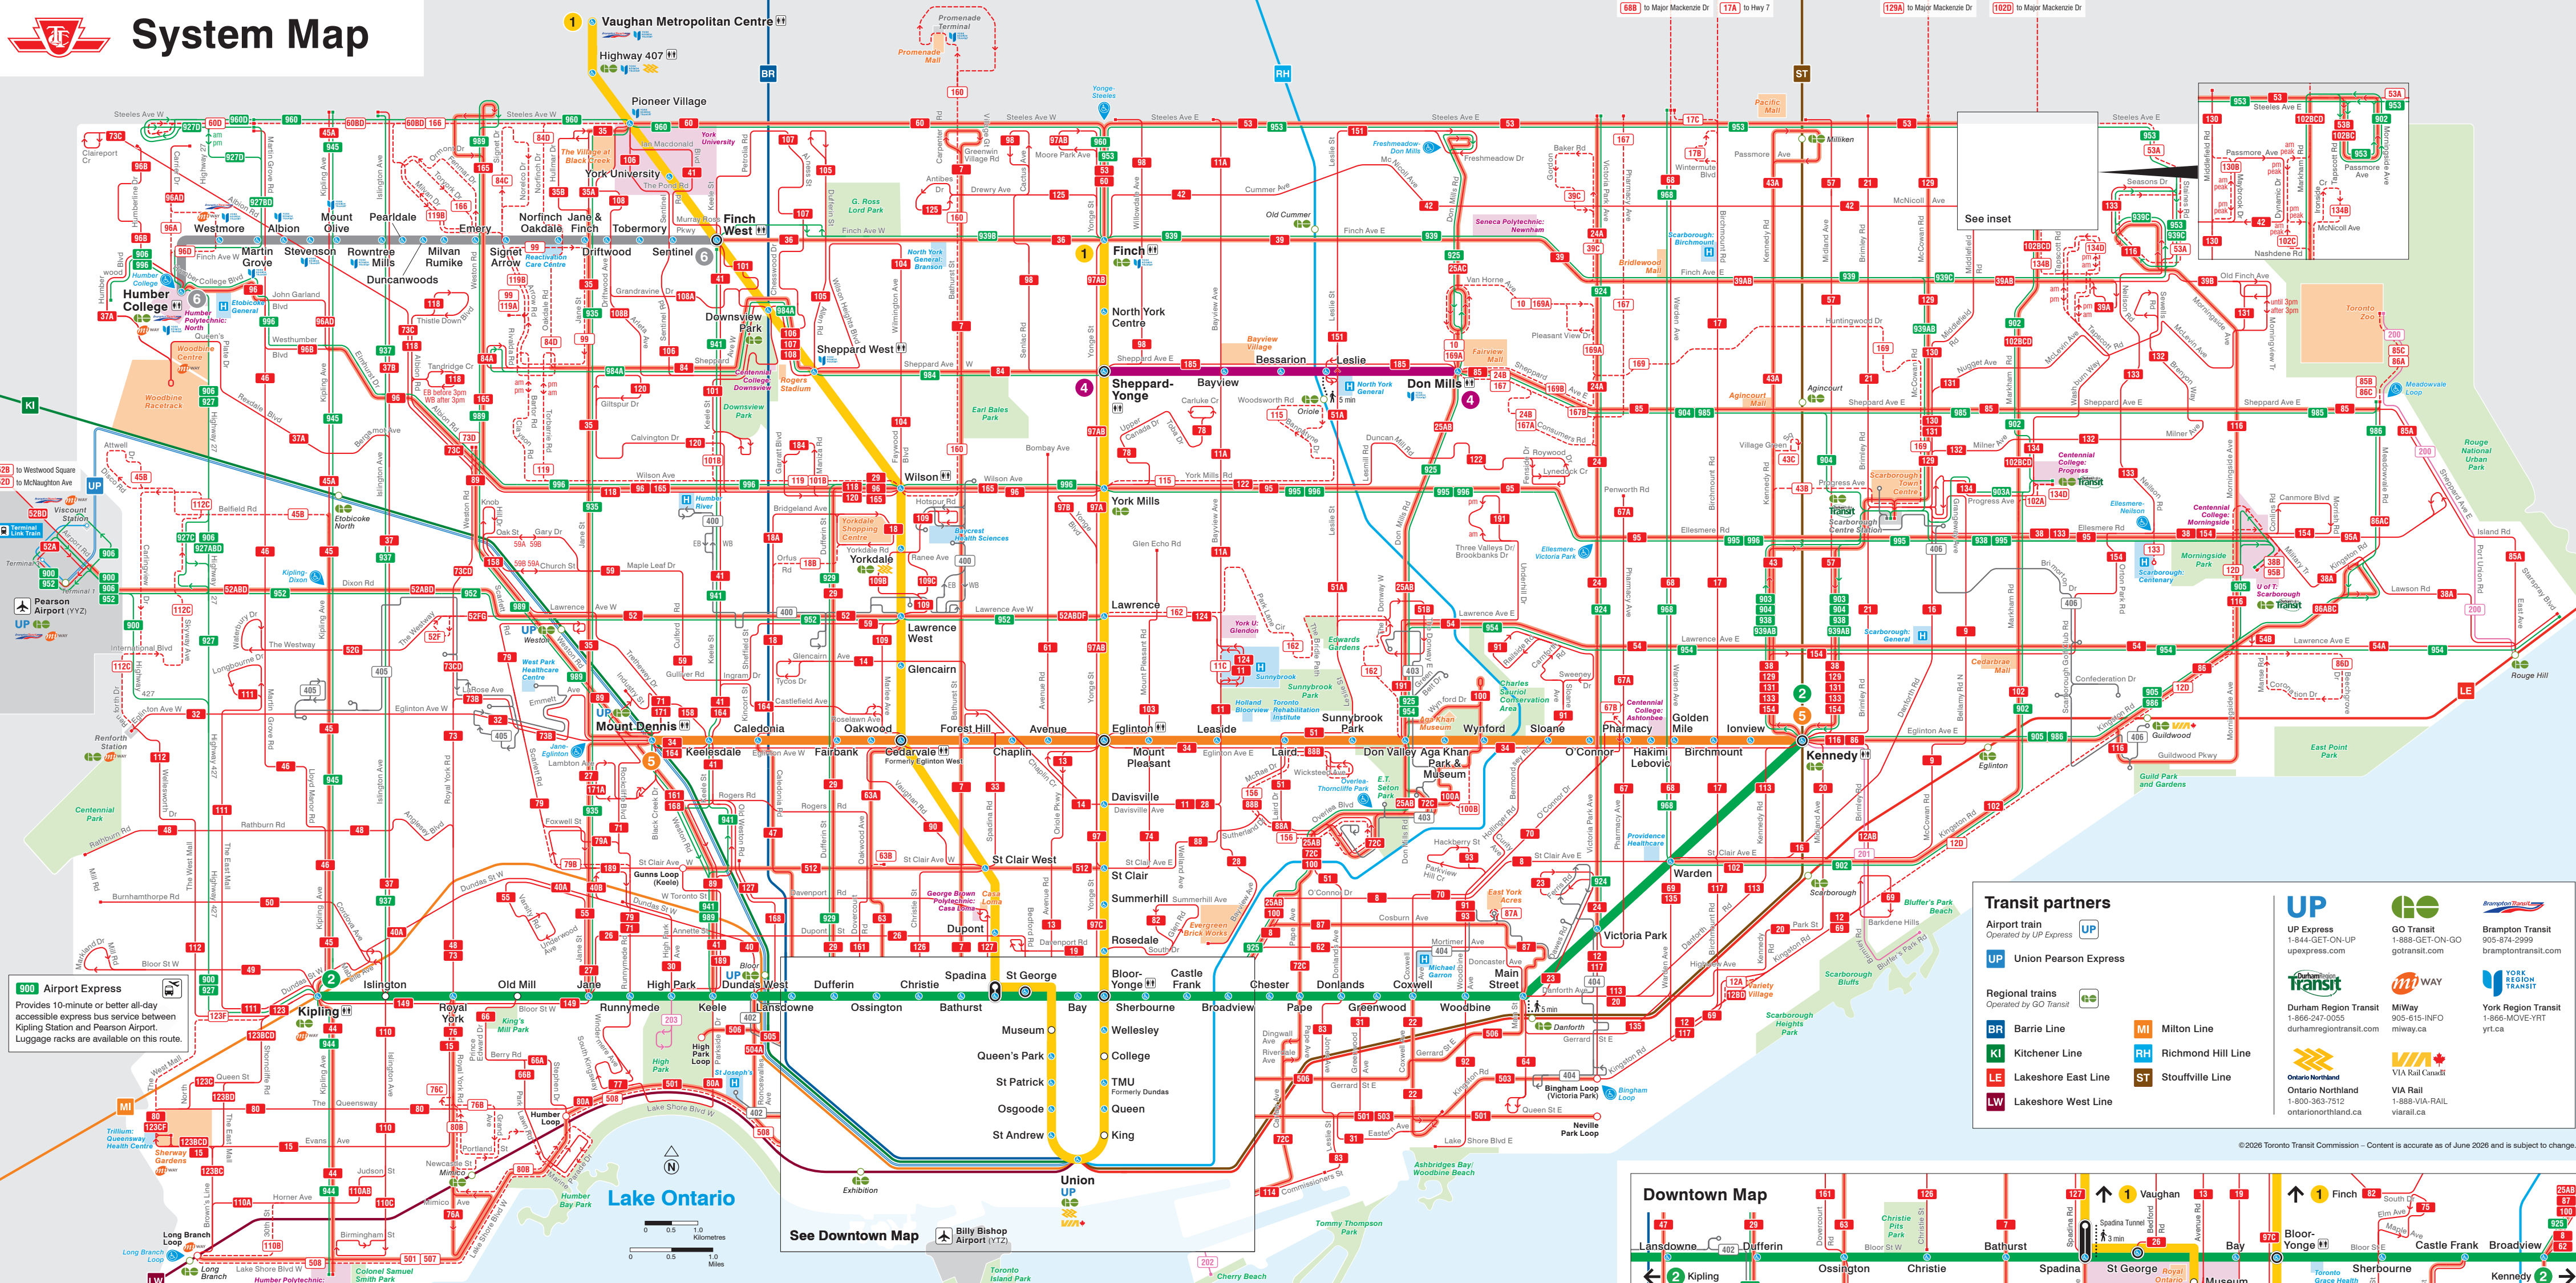

System Map

Subway and light rail

- 1 Yonge-University Line
- 2 Bloor-Danforth Line
- 4 Sheppard Line
- 5 Eglinton Line
- 6 Finch West Line

Interchange station Accessible station
Washroom

Streetcars and buses

Direction of travel
Routing details
Route number
Branches
No letters denotes all branches
Terminus point

Local service

- 501 Ten-Minute Network
10-minute or better service from 8 a.m. to 1 a.m. Monday to Saturday; operates from 8 a.m. to 1 a.m. on Sundays.
- 30 Regular service
Operates all day, every day, until 1 a.m.
- Limited service
Operates at limited times of day. Frequency of service varies by route. Some service does not operate during all periods.

Map symbols

- Streetcar loop/station
- Train station
- Airport
- Hospital
- Health care
- Point of interest
- Post-secondary school
- Transportation/government
- Park
- Access Hub
Accessible transit stop with a more comfortable shelter, served by Wheel-Trans

Transit partners

Airport train
Operated by UP Express

UP Union Pearson Express

Regional trains
Operated by GO Transit

- BR Barrie Line
- KI Kitchener Line
- LE Lakeshore East Line
- LW Lakeshore West Line
- MI Milton Line
- RH Richmond Hill Line
- ST Stouffville Line