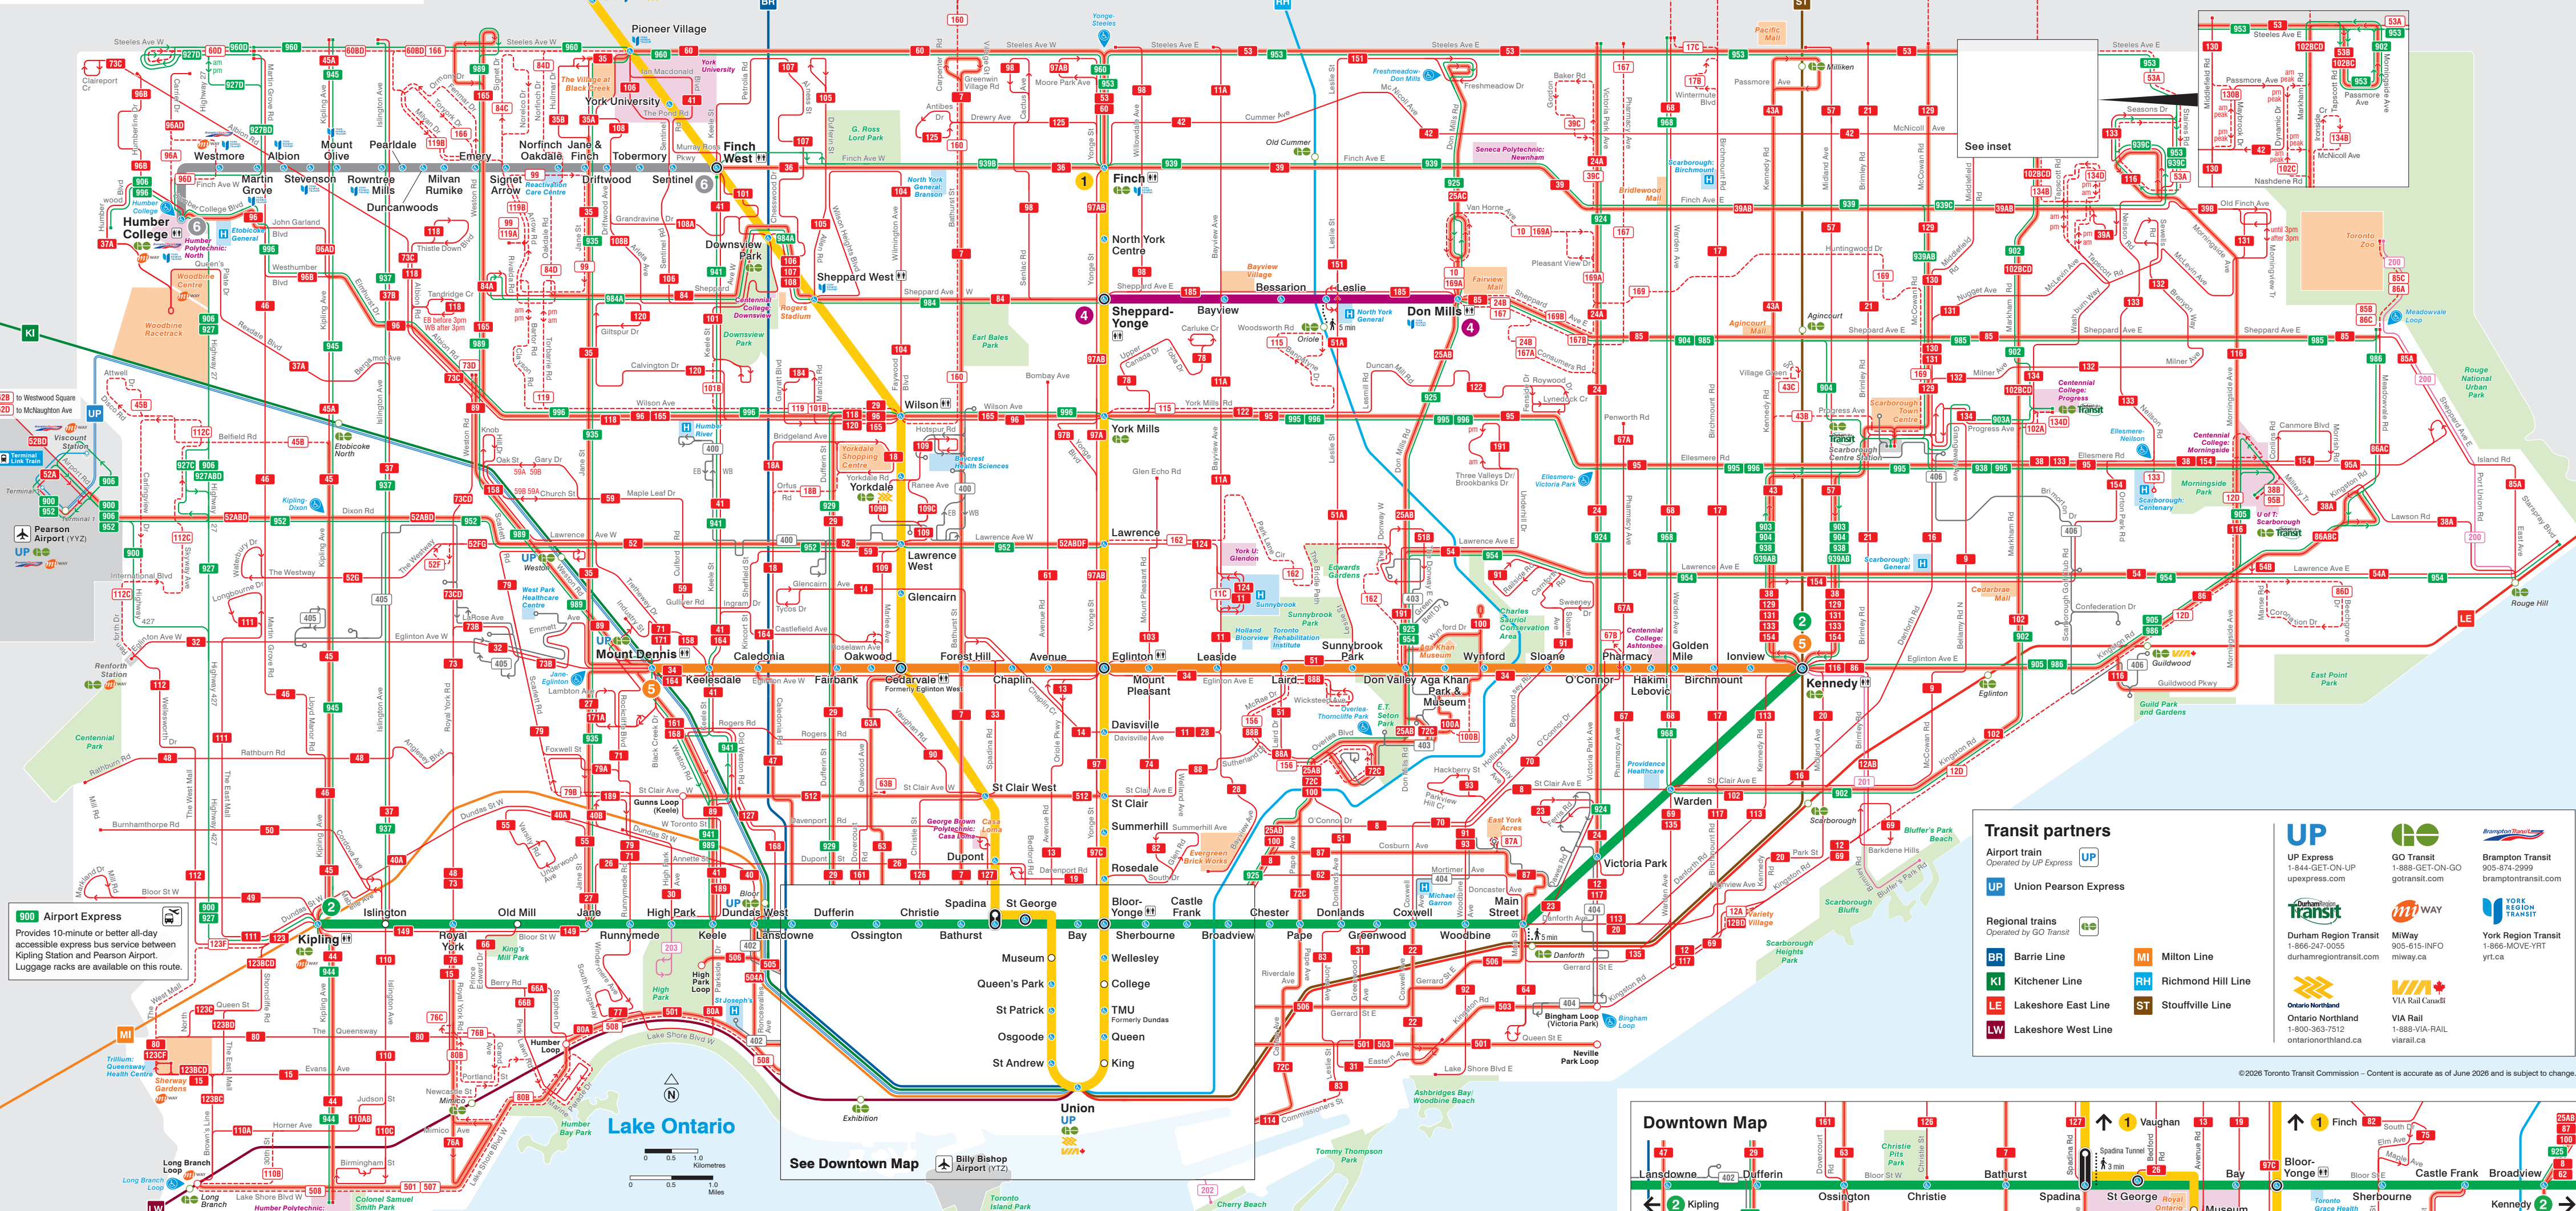

System Map

Transit partners

Airport train
Operated by UP Express

UP Union Pearson Express

Regional trains
Operated by GO Transit

BR Barrie Line	MI Milton Line
KI Kitchener Line	RH Richmond Hill Line
LE Lakeshore East Line	ST Stouffville Line
LW Lakeshore West Line	

UP Express
1-844-GET-ON-UP
upexpress.com

GO Transit
1-888-GET-ON-GO
gotransit.com

Durham Region Transit
1-866-247-0055
durhamregiontransit.com

MiWay
905-615-INFO
miway.ca

York Region Transit
1-866-MOVE-YRT
yrt.ca

Subway and light rail

Streetcars and buses

Map symbols

Downtown Map