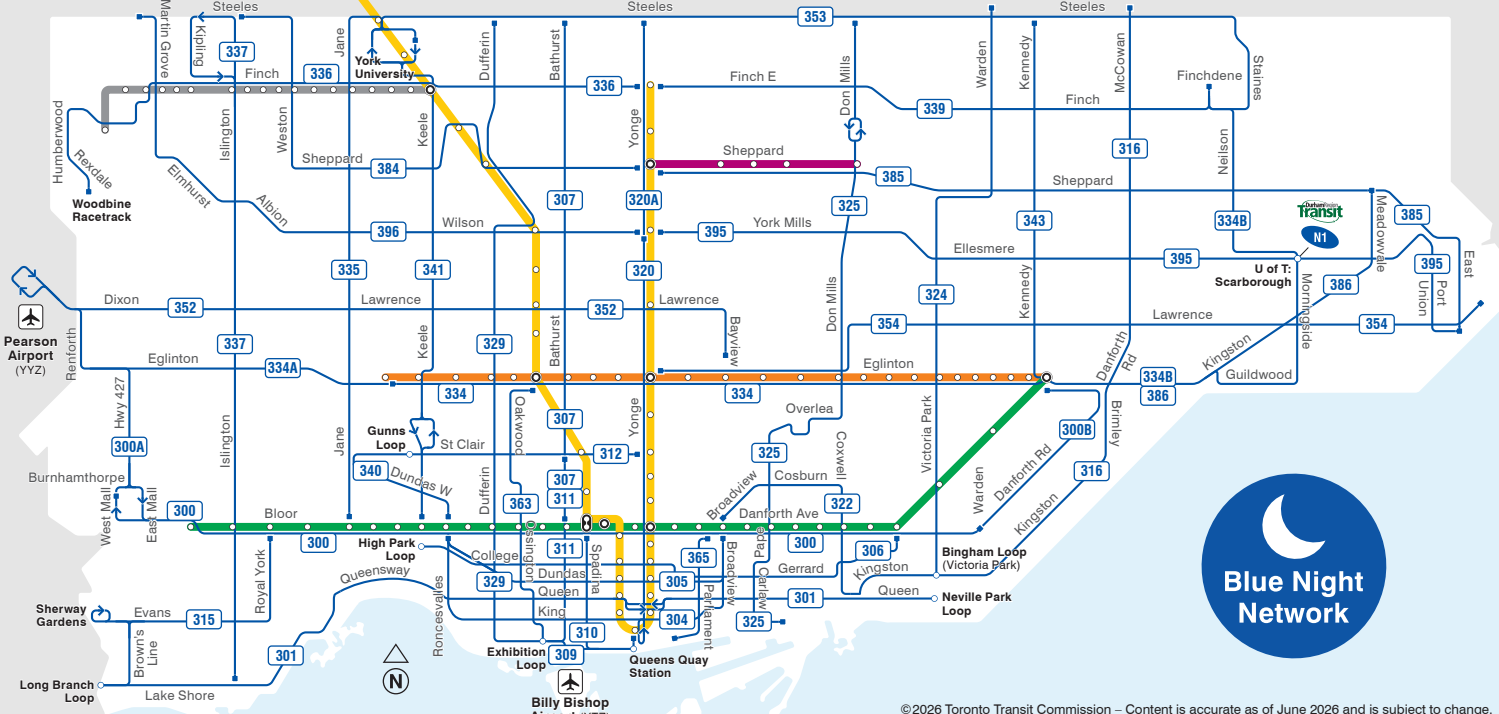

System Map

Transit partners

Airport train
Operated by UP Express

UP Union Pearson Express

Regional trains
Operated by GO Transit

BR Barrie Line	MI Milton Line
KI Kitchener Line	RH Richmond Hill Line
LE Lakeshore East Line	ST Stouffville Line
LW Lakeshore West Line	

UP Express
1-844-GET-ON-UP
upexpress.com

GO Transit
1-888-GET-ON-GO
gotransit.com

Durham Region Transit
1-866-247-0055
durhamregiontransit.com

MiWay
905-615-INFO
miway.ca

York Region Transit
1-866-MOVE-YRT
yrt.ca

Subway and light rail

Streetcars and buses

Map symbols

Downtown Map