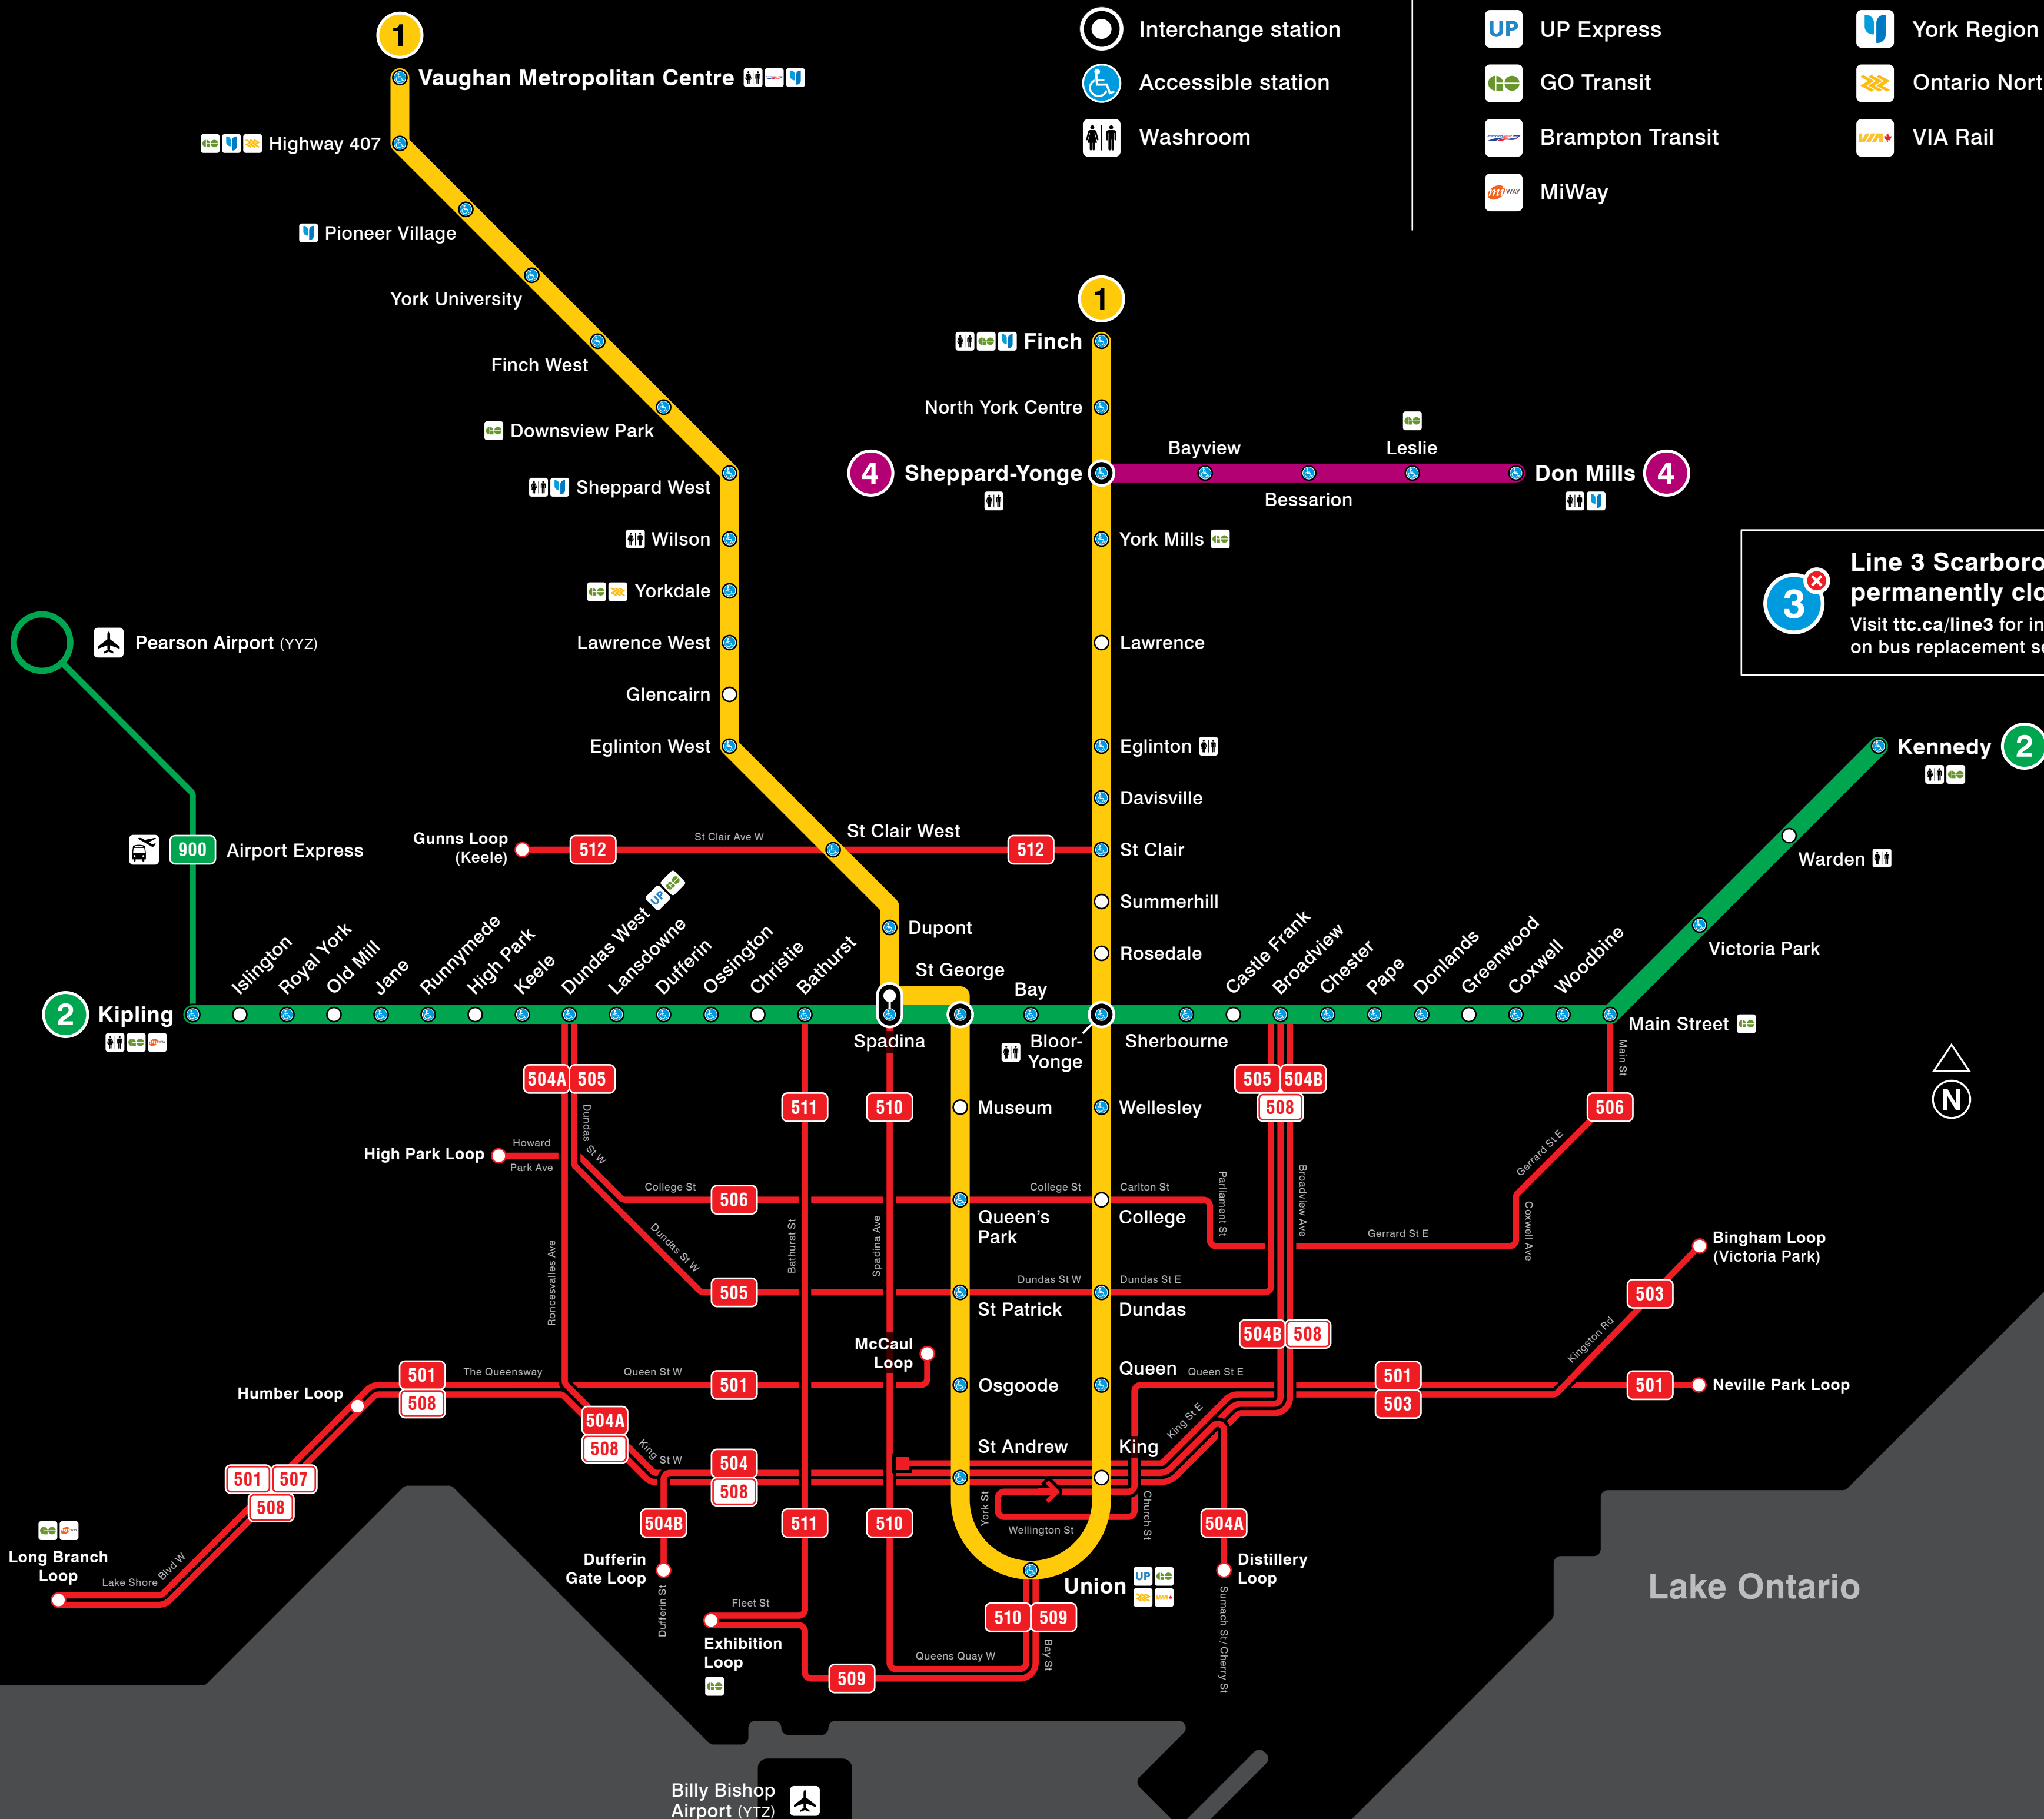

Subway and Streetcar Map

Subway lines

Streetcar routes

Express bus to Pearson Airport

Connections to:

Line 3 Scarborough permanently closed
Visit ttc.ca/line3 for information on bus replacement service

Lake Ontario

Billy Bishop Airport (YTZ)