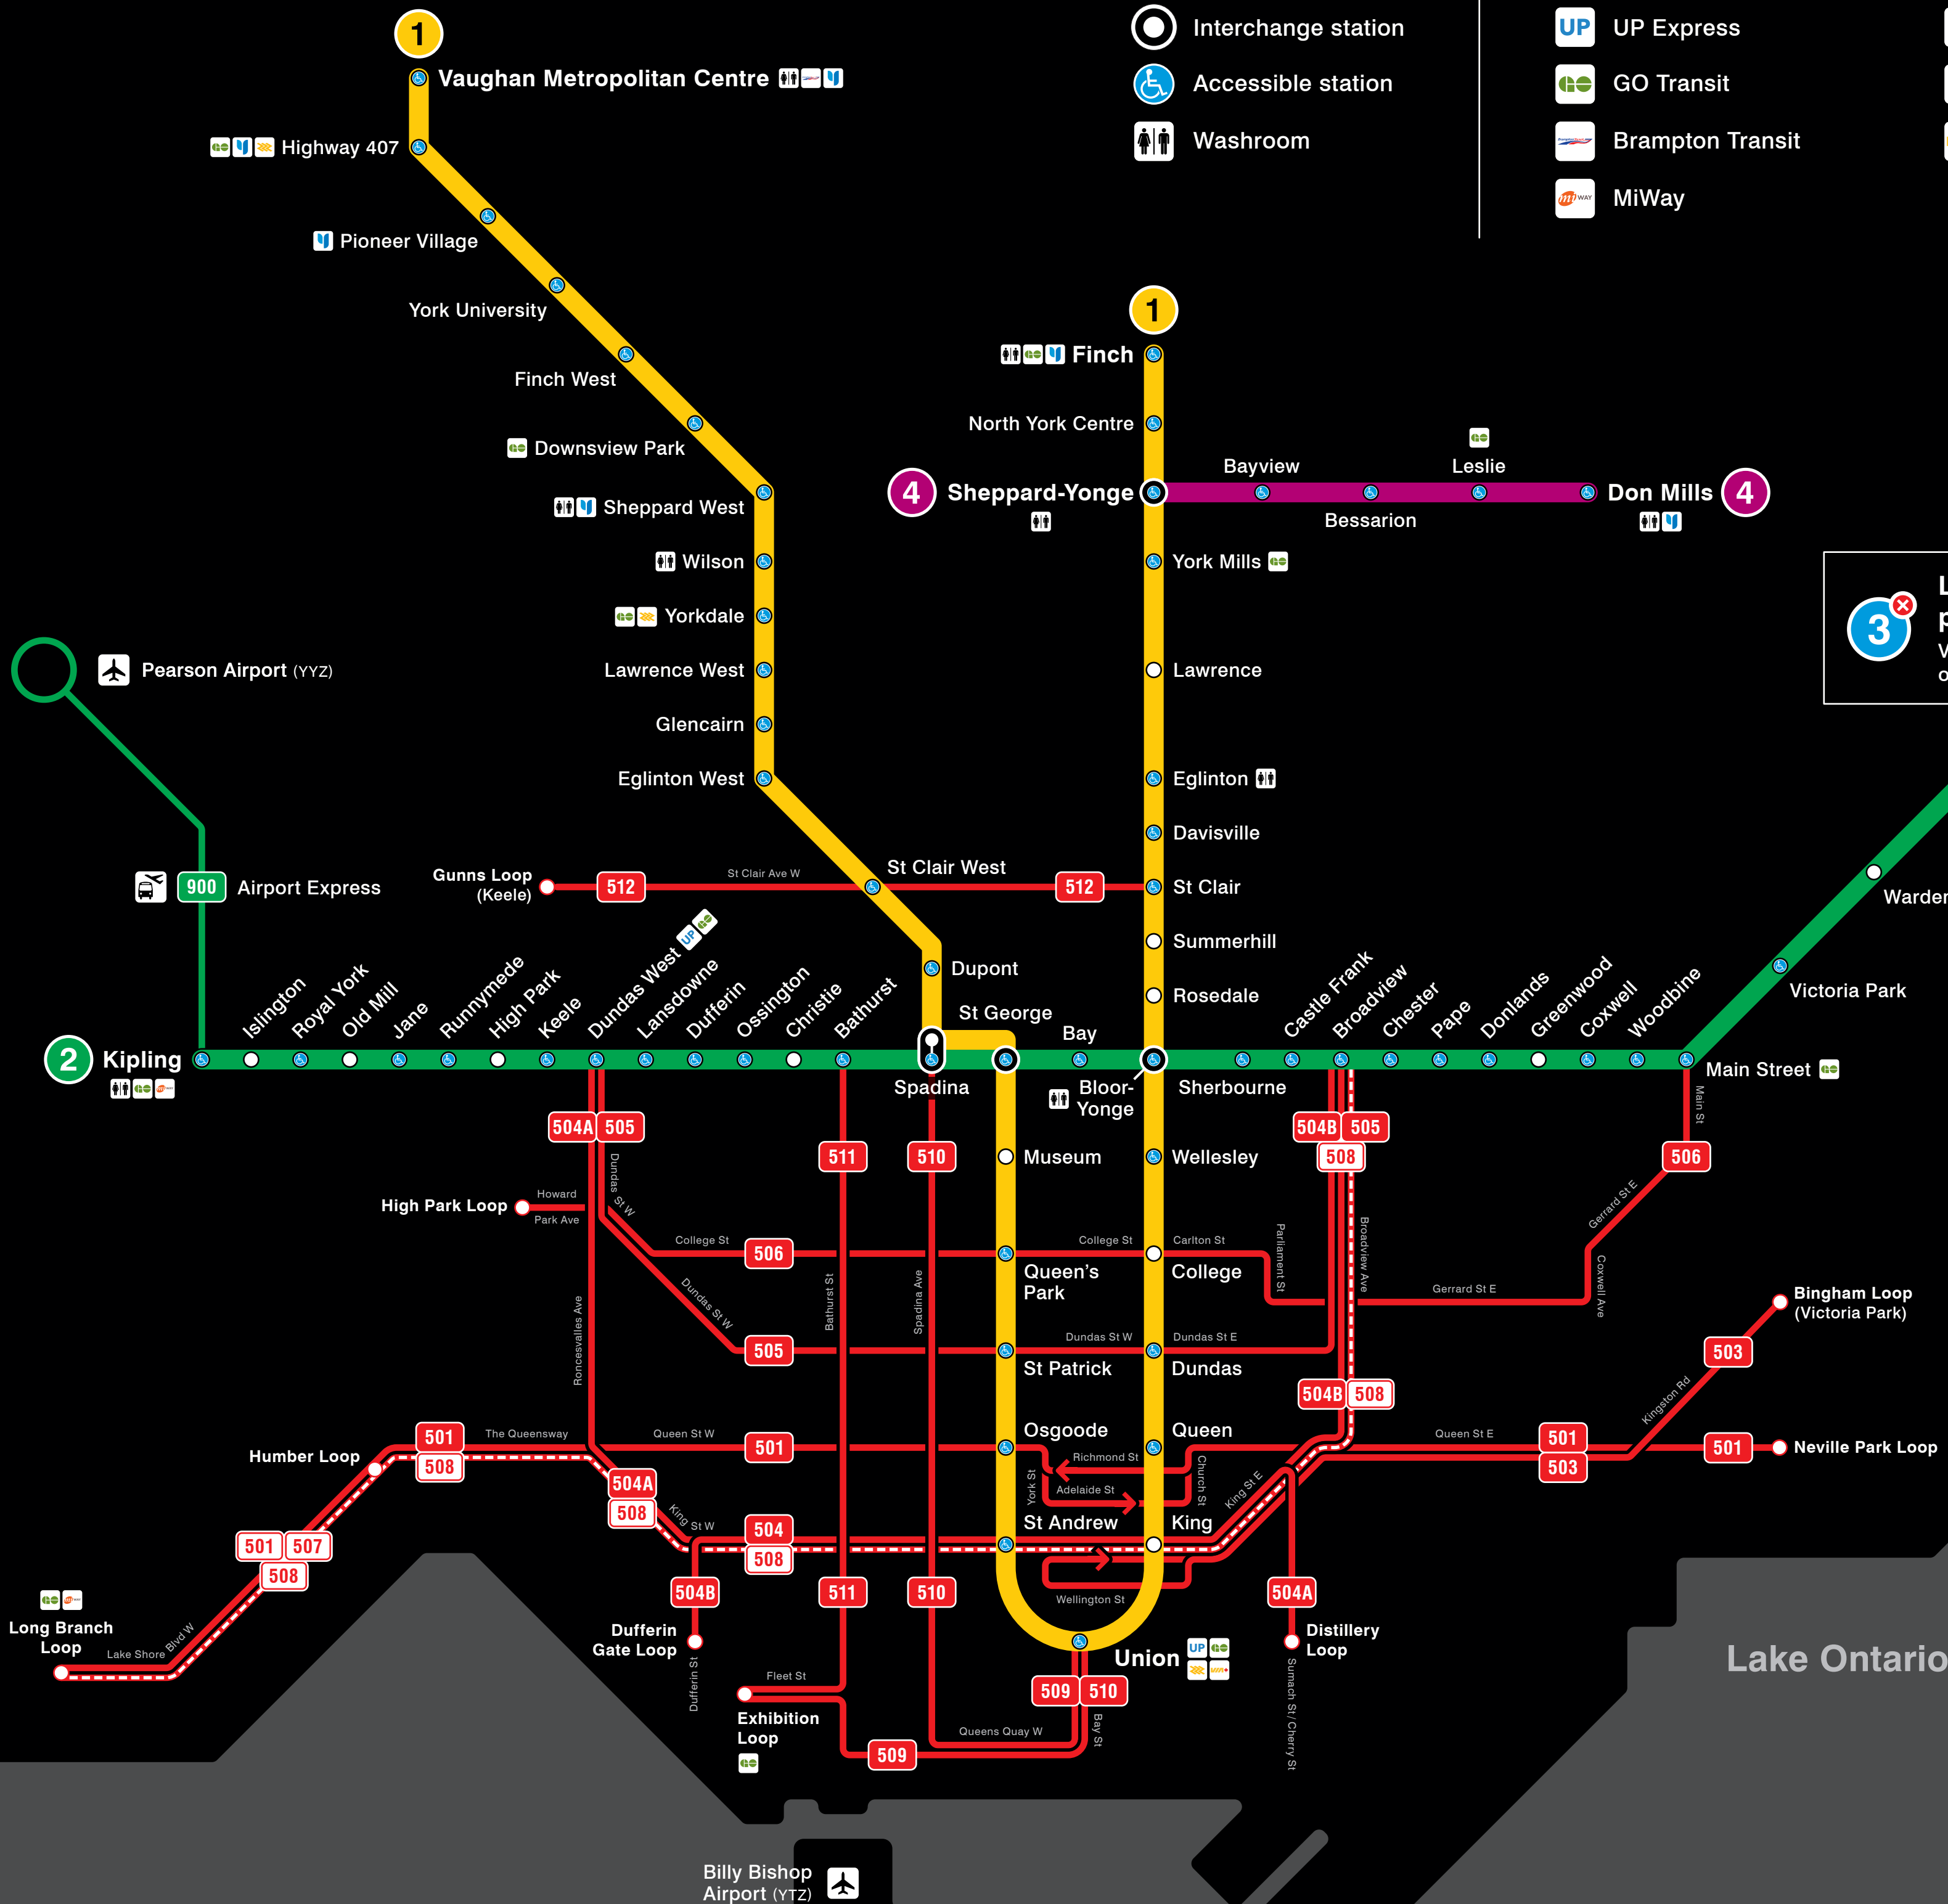

Subway and Streetcar Map

Subway lines

Streetcar routes

Express bus to Pearson Airport

Connections to:

Line 3 Scarborough permanently closed
 Visit ttc.ca/line3 for information on bus replacement service

Lake Ontario

Billy Bishop Airport (YTZ)