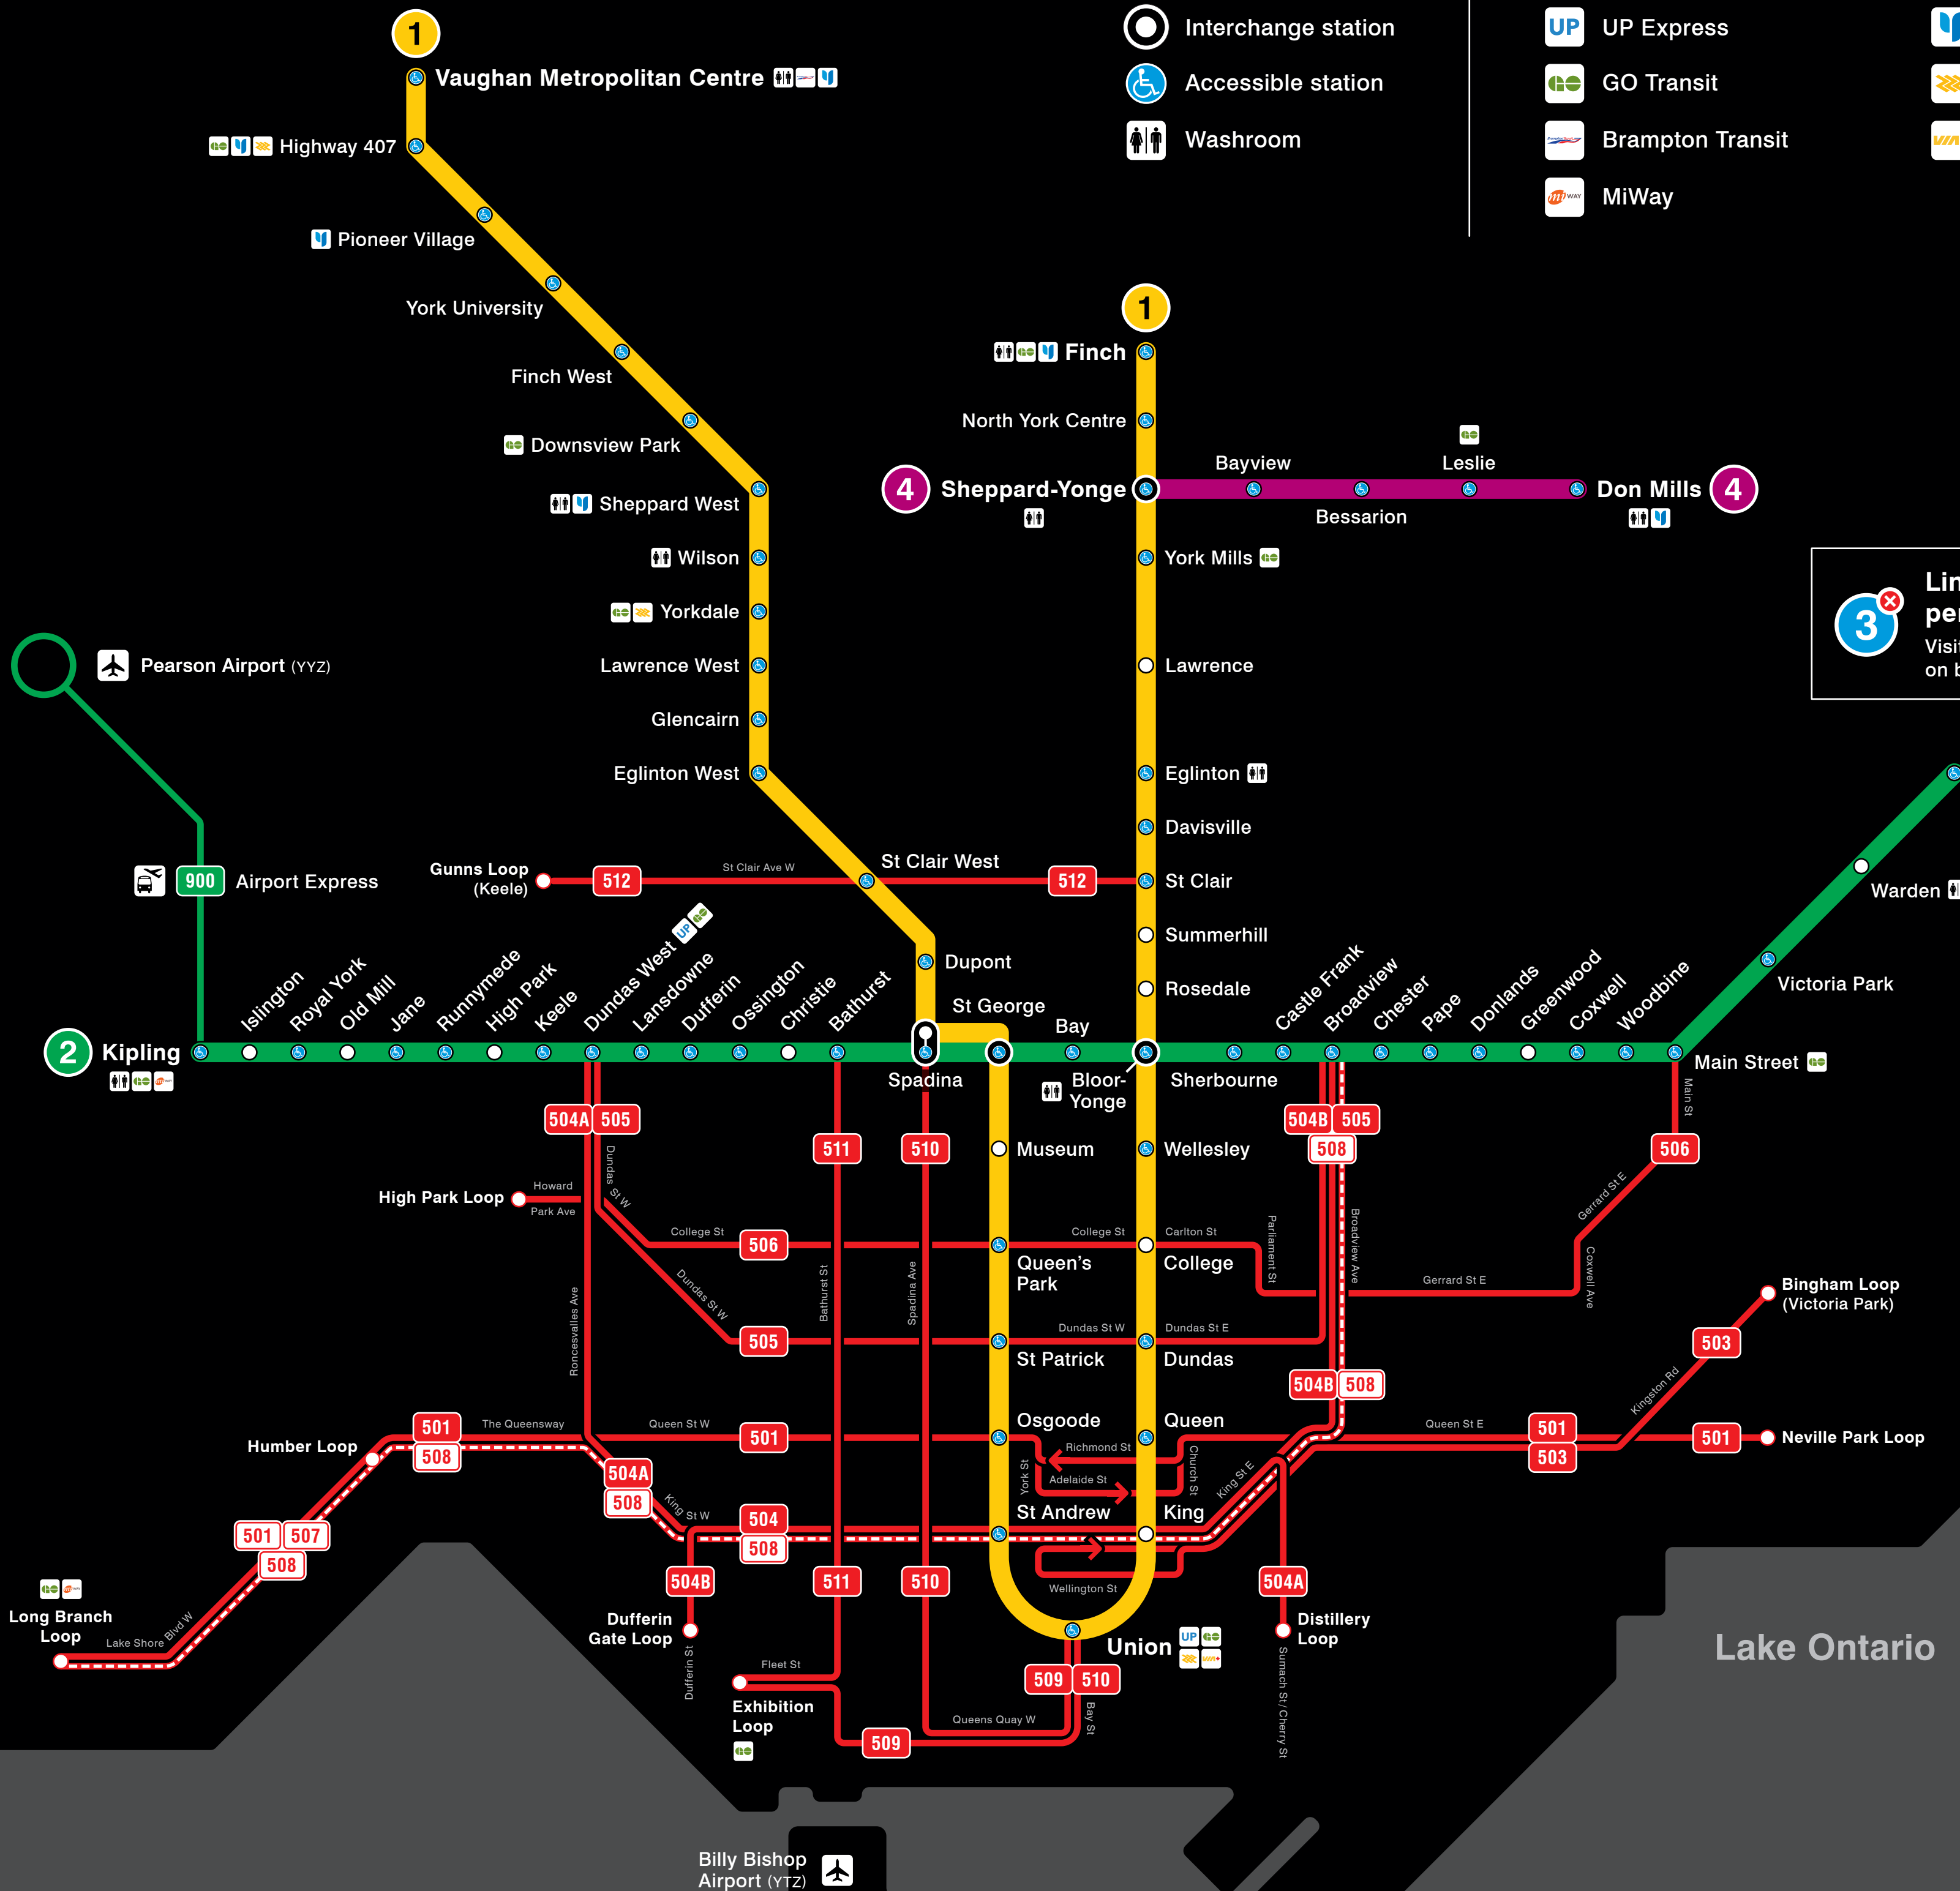

Subway and Streetcar Map

Subway lines

Streetcar routes

Express bus to Pearson Airport

Connections to:

Line 3 Scarborough permanently closed
 Visit ttc.ca/line3 for information on bus replacement service

Lake Ontario

Billy Bishop Airport (YTZ)