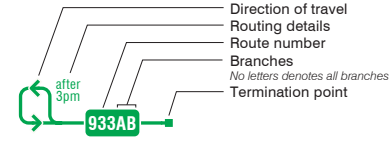

Express Network Map

900 Airport Express
 Provides 10-minute or better all-day accessible express bus service between Kipling Station and Pearson Airport. Luggage racks are available on this route.

Express Network

Express bus service, serving select stops. Frequency of service varies by route. Some service does not operate during all periods. For detailed route and schedule information, visit ttc.ca.

Map symbols