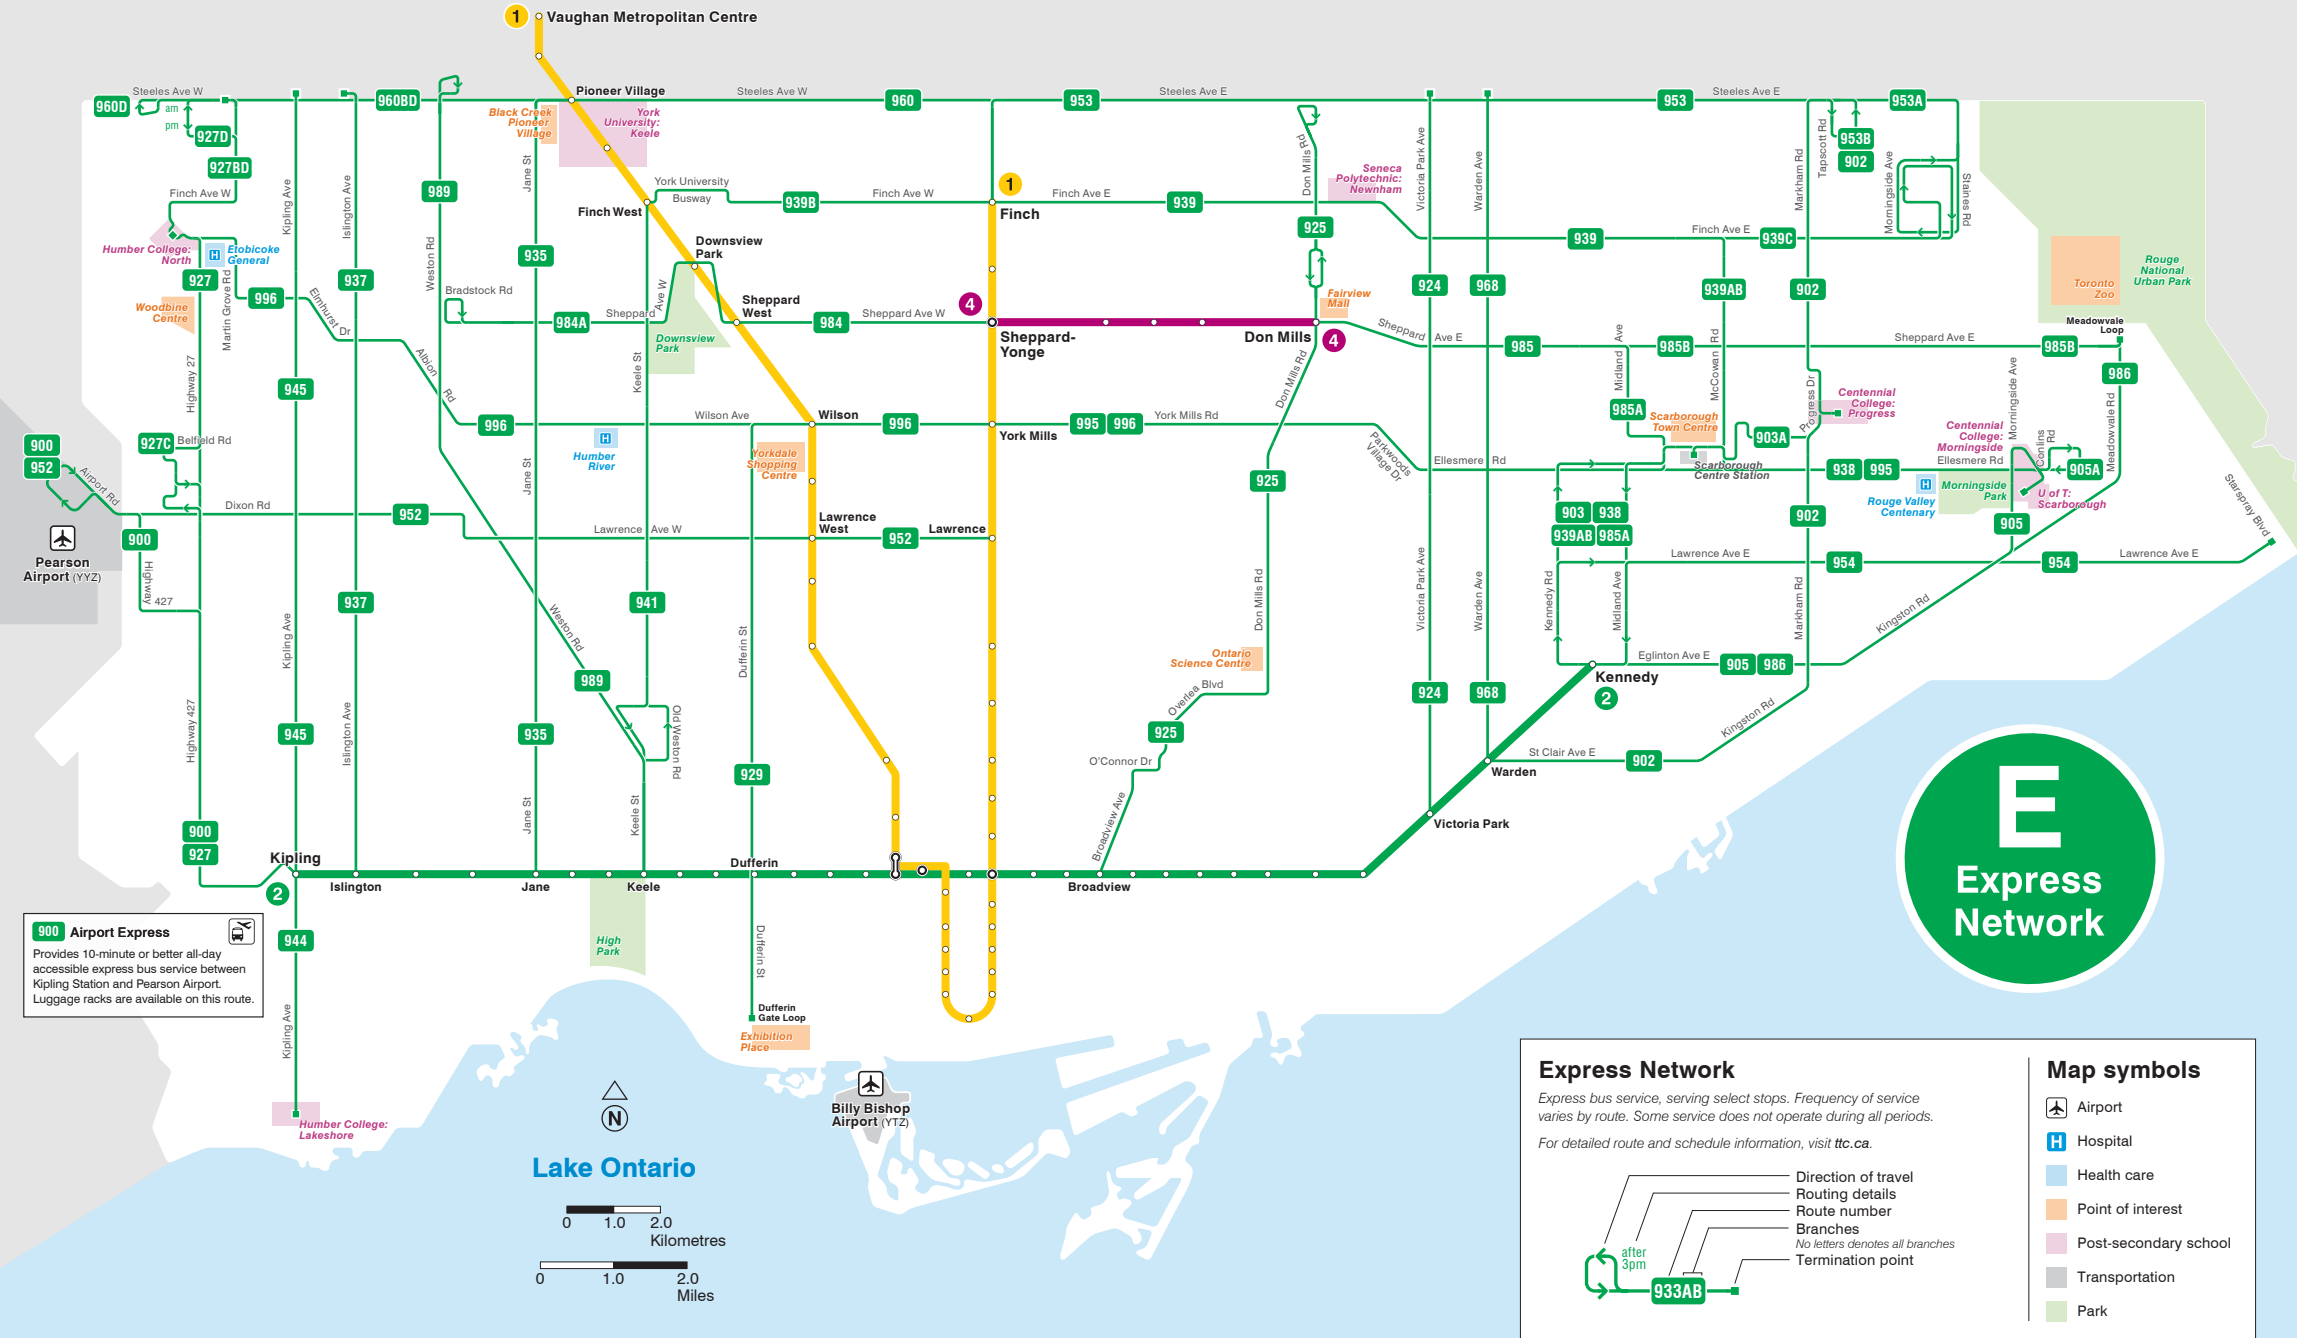

Express Network Map

900 Airport Express
 Provides 10-minute or better all-day accessible express bus service between Kipling Station and Pearson Airport. Luggage racks are available on this route.

Express Network

Express bus service, serving select stops. Frequency of service varies by route. Some service does not operate during all periods. For detailed route and schedule information, visit ttc.ca.

Map symbols

- Airport
- Hospital
- Health care
- Point of interest
- Post-secondary school
- Transportation
- Park