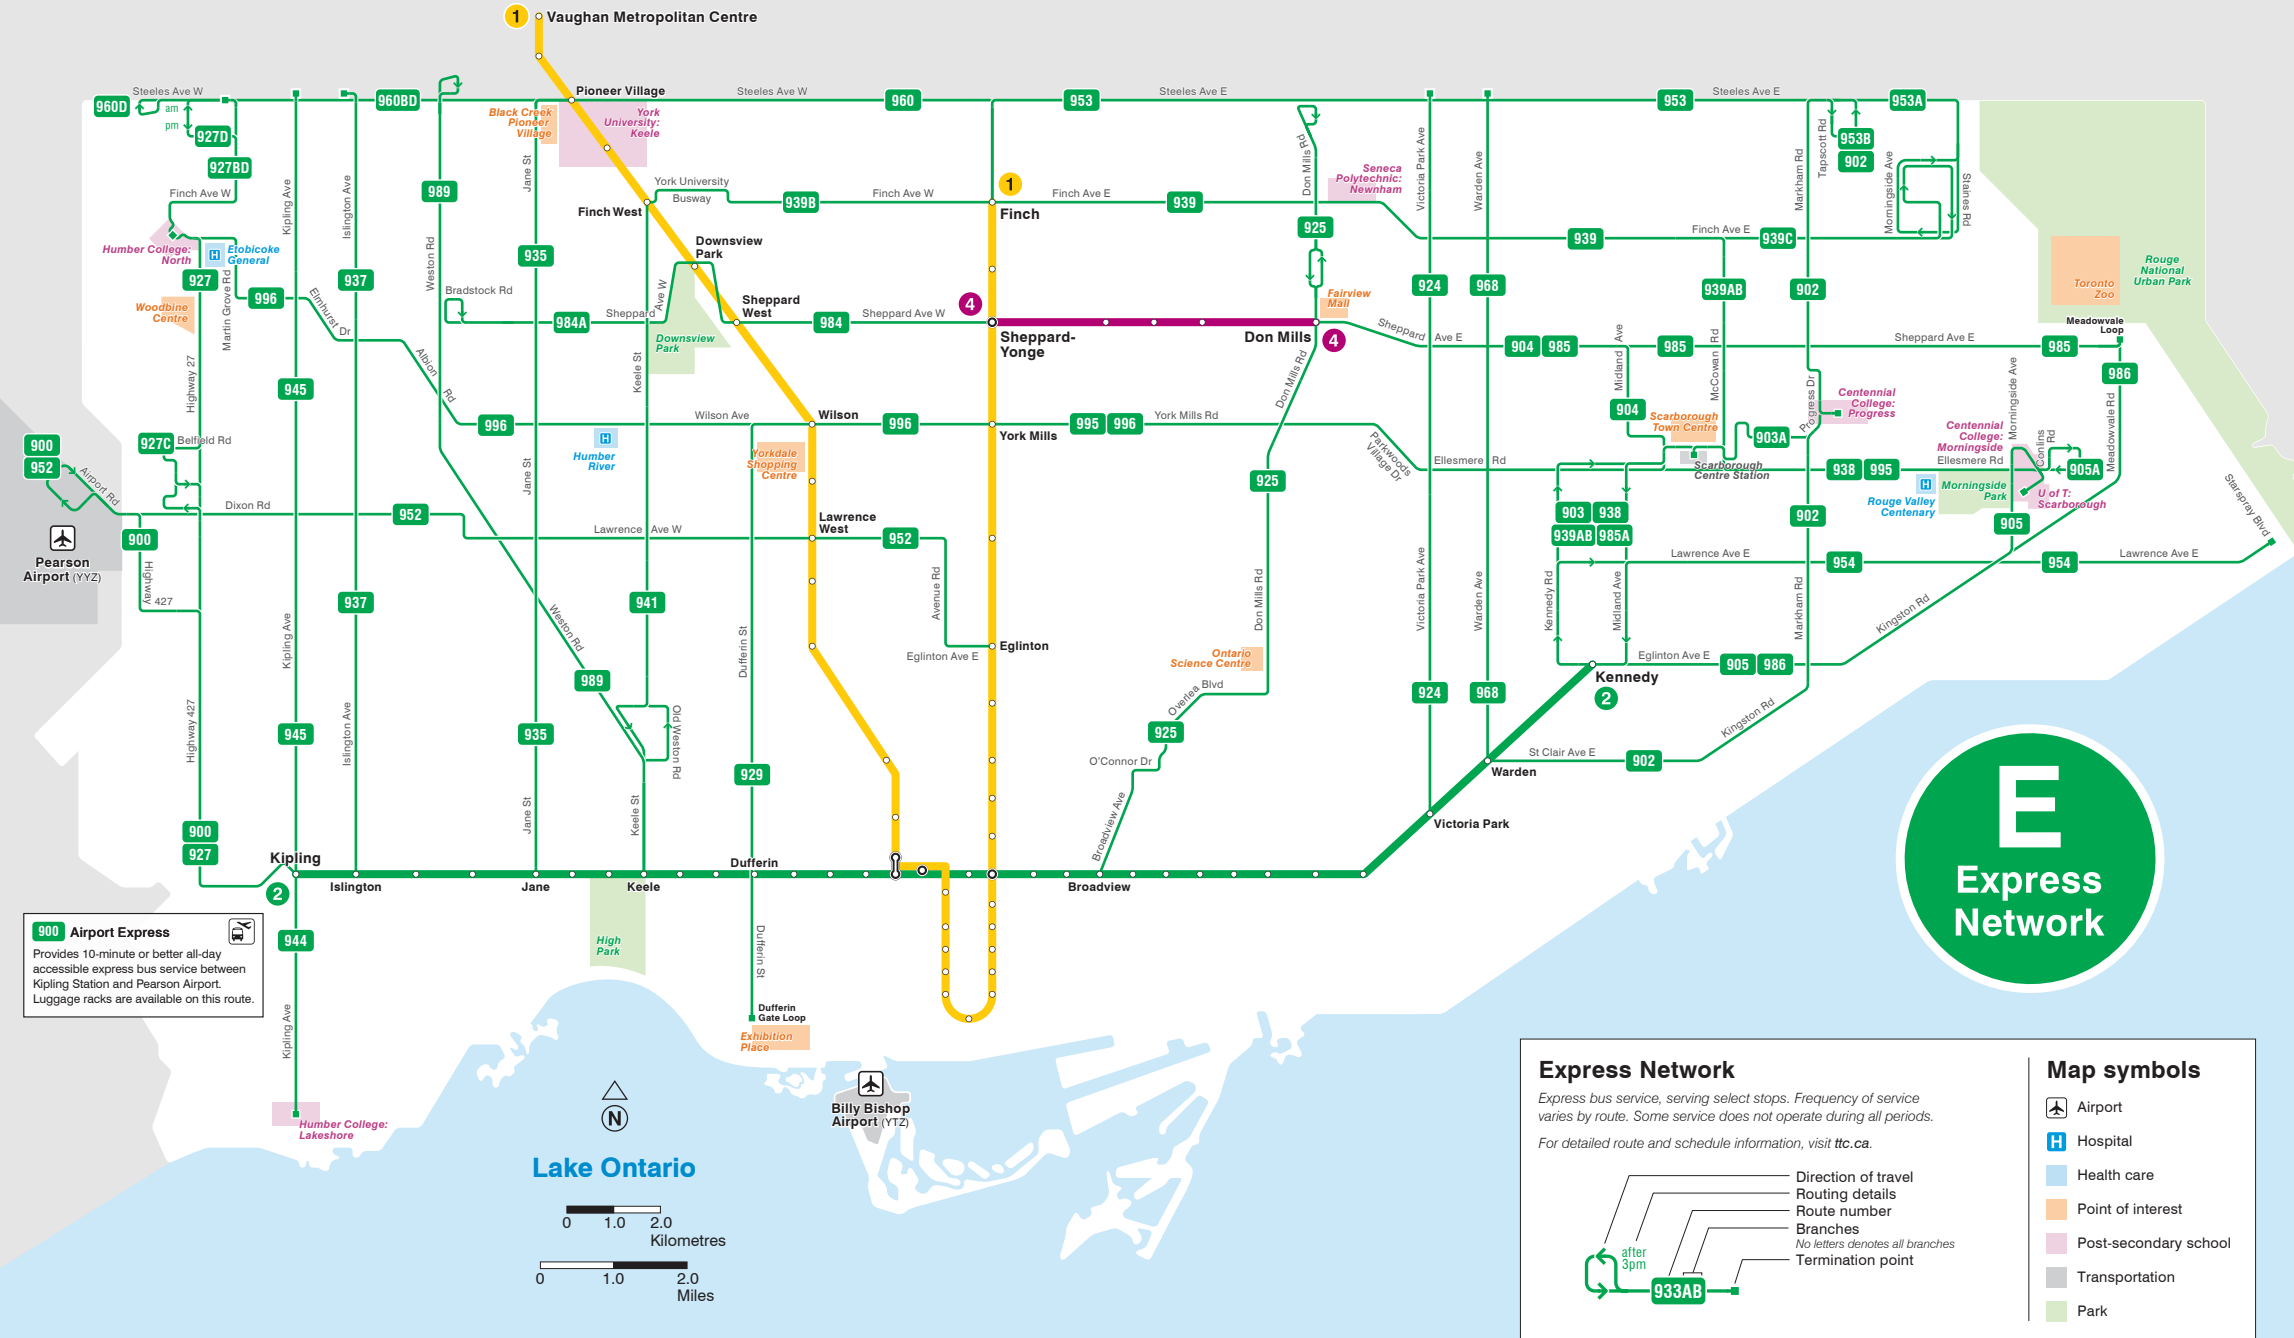

Express Network Map

900 Airport Express
 Provides 10-minute or better all-day accessible express bus service between Kipling Station and Pearson Airport. Luggage racks are available on this route.

Express Network

Express bus service, serving select stops. Frequency of service varies by route. Some service does not operate during all periods.

For detailed route and schedule information, visit ttc.ca.

Map symbols

- Airport
- Hospital
- Health care
- Point of interest
- Post-secondary school
- Transportation
- Park