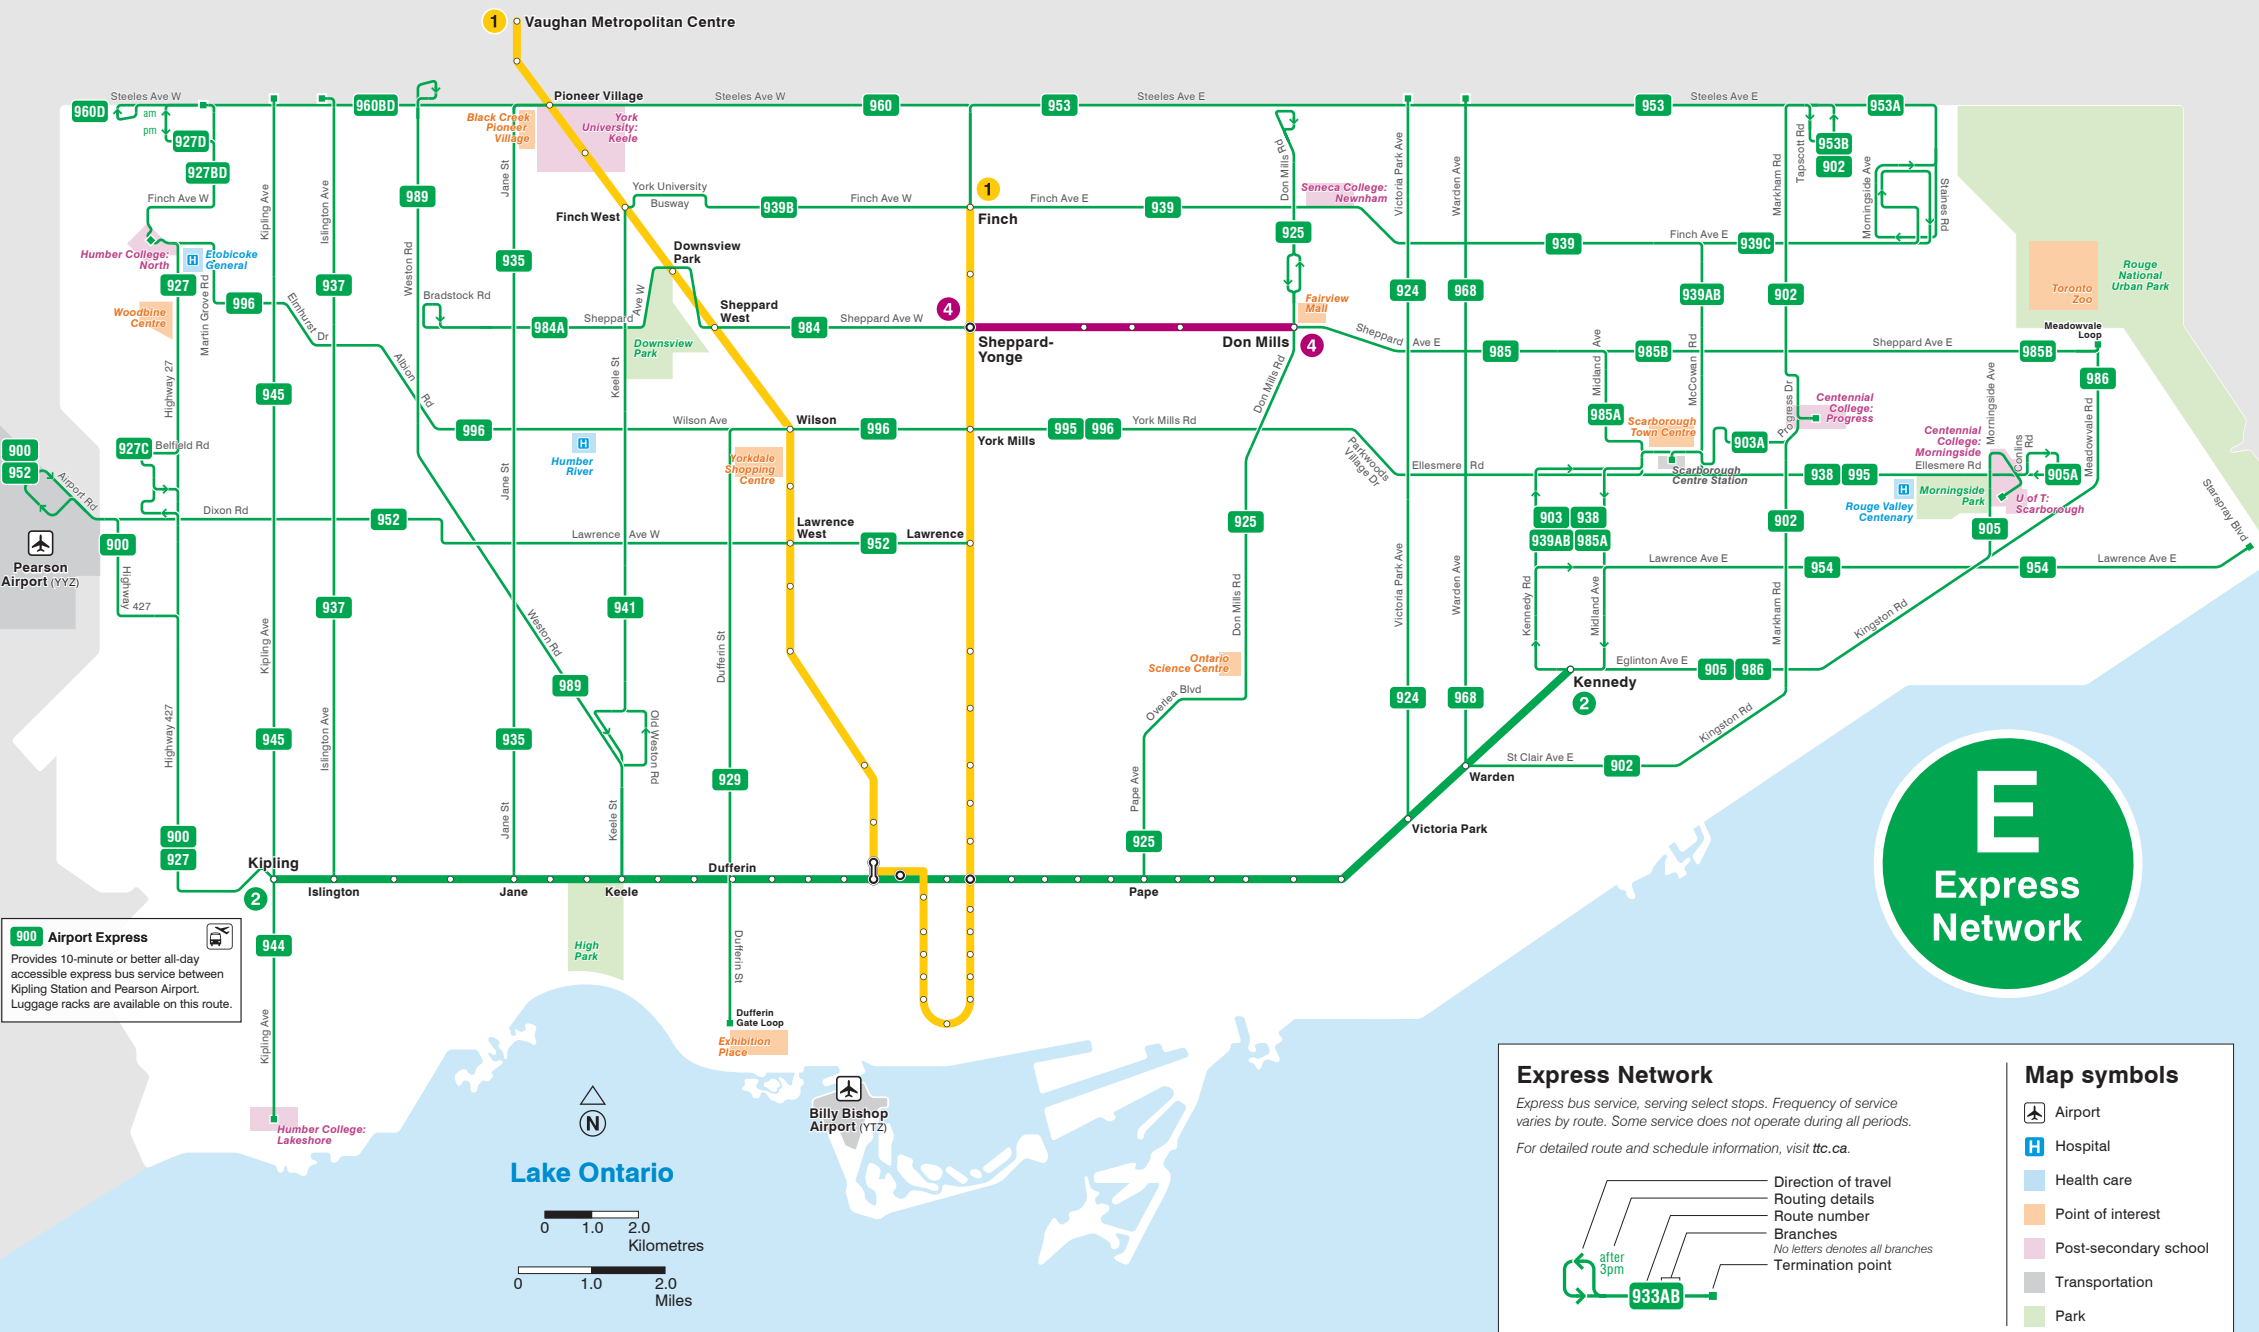

# Express Network Map

**900 Airport Express**  
 Provides 10-minute or better all-day accessible express bus service between Kipling Station and Pearson Airport. Luggage racks are available on this route.

### Express Network

Express bus service, serving select stops. Frequency of service varies by route. Some service does not operate during all periods.

For detailed route and schedule information, visit [ttc.ca](http://ttc.ca).

**Map symbols**

- Airport
- Hospital
- Health care
- Point of interest
- Post-secondary school
- Transportation
- Park

**Express Network Symbols**

- Direction of travel
- Routing details
- Route number
- Branches
- Termination point