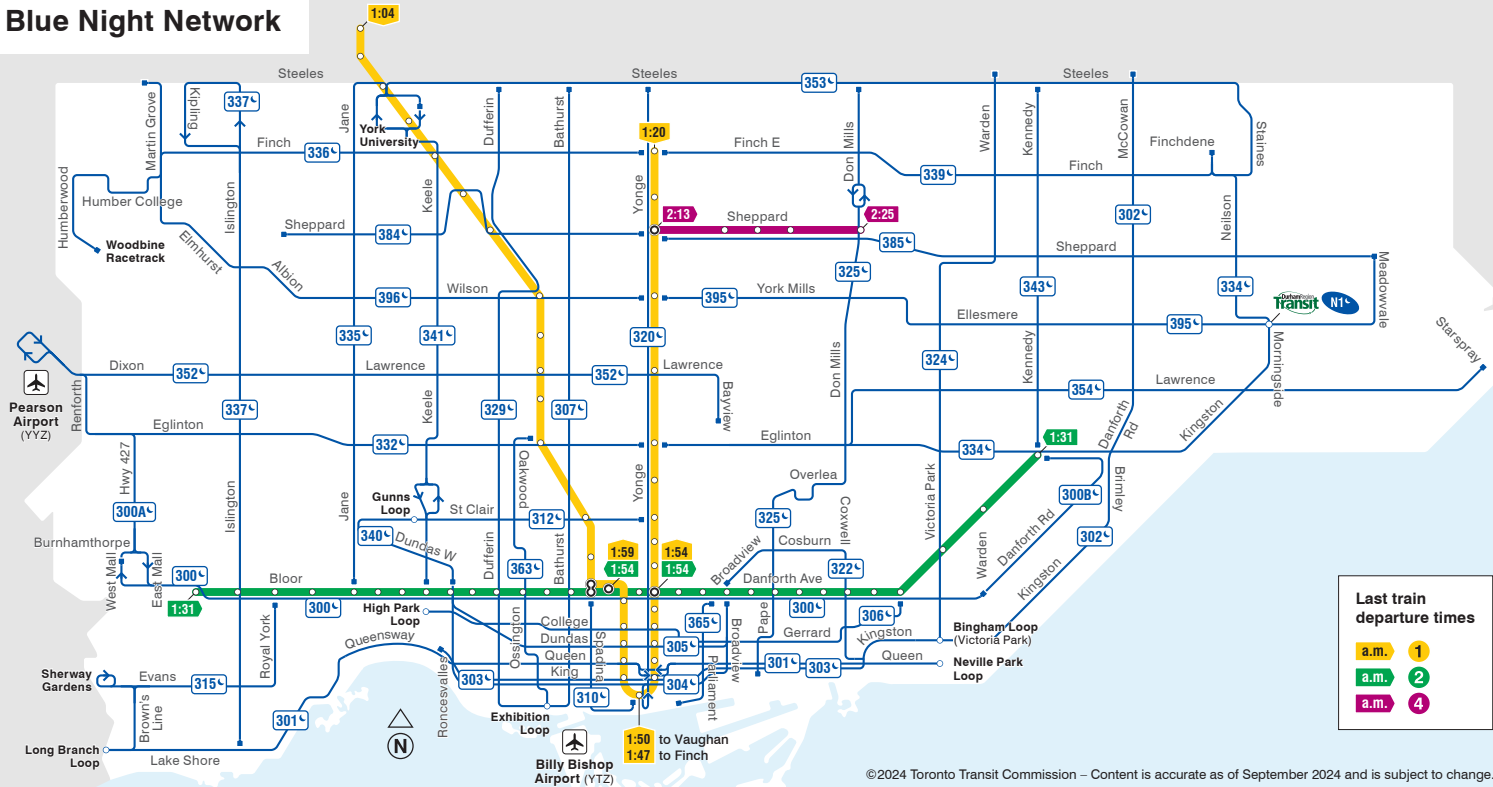

Blue Night Network

Last train departure times

- a.m. 1** (Yellow)
- a.m. 2** (Green)
- a.m. 4** (Purple)