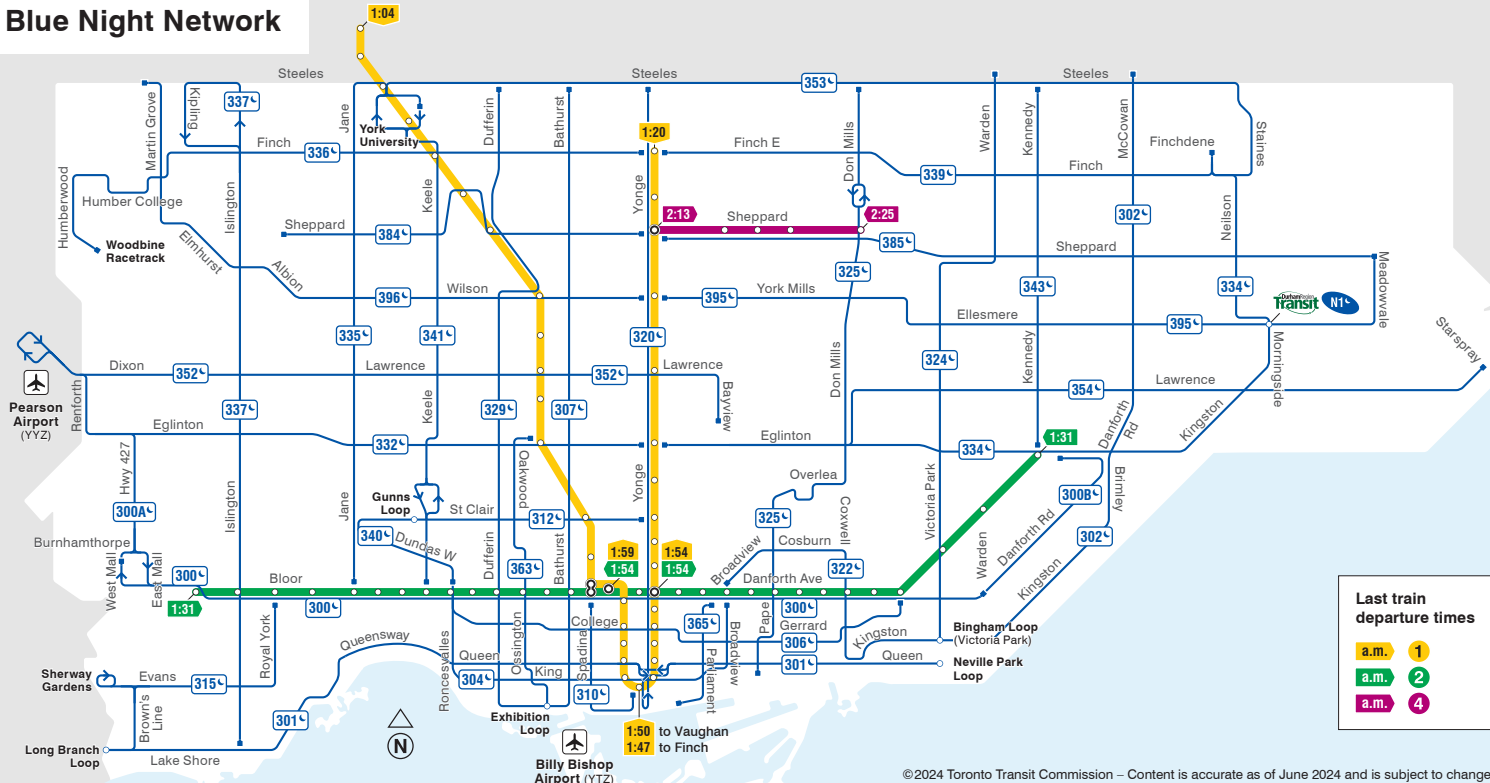

Blue Night Network

Last train departure times

- 1 a.m.** (Yellow)
- 2 a.m.** (Green)
- 4 a.m.** (Purple)