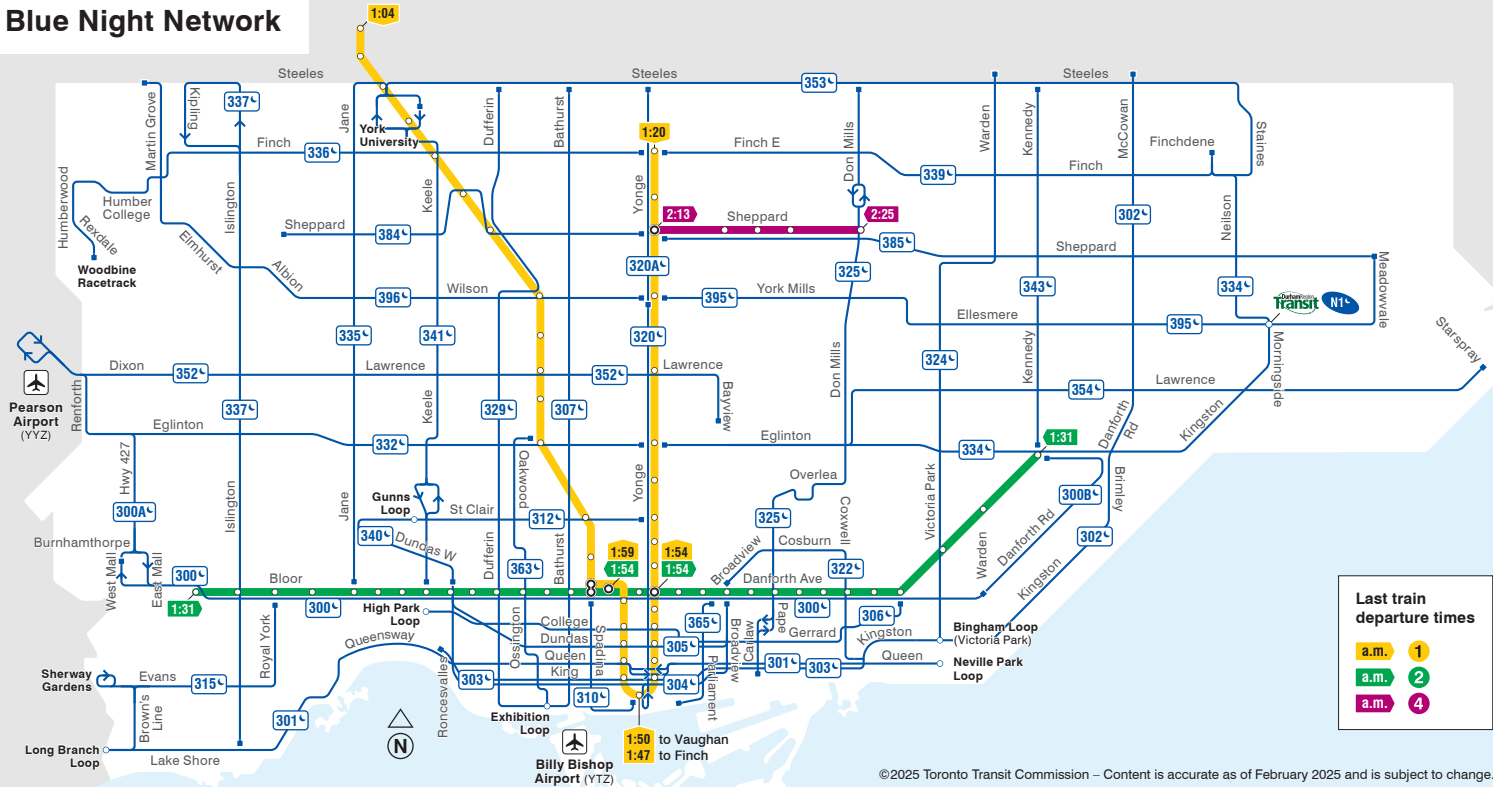

Blue Night Network

Last train departure times

- a.m. 1** (Yellow)
- a.m. 2** (Green)
- a.m. 4** (Purple)