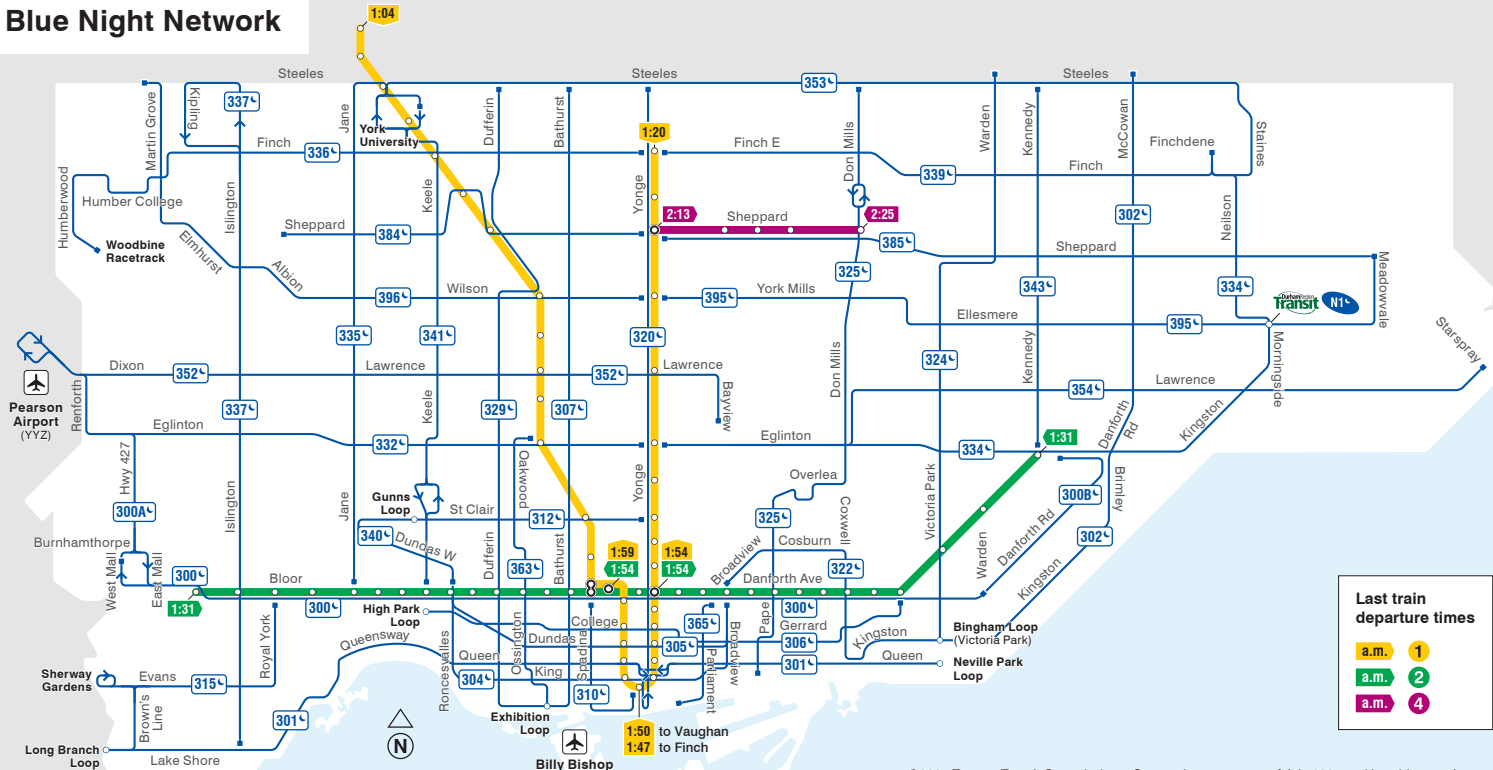

Blue Night Network

Last train departure times

- 1 a.m.
- 2 a.m.
- 4 a.m.