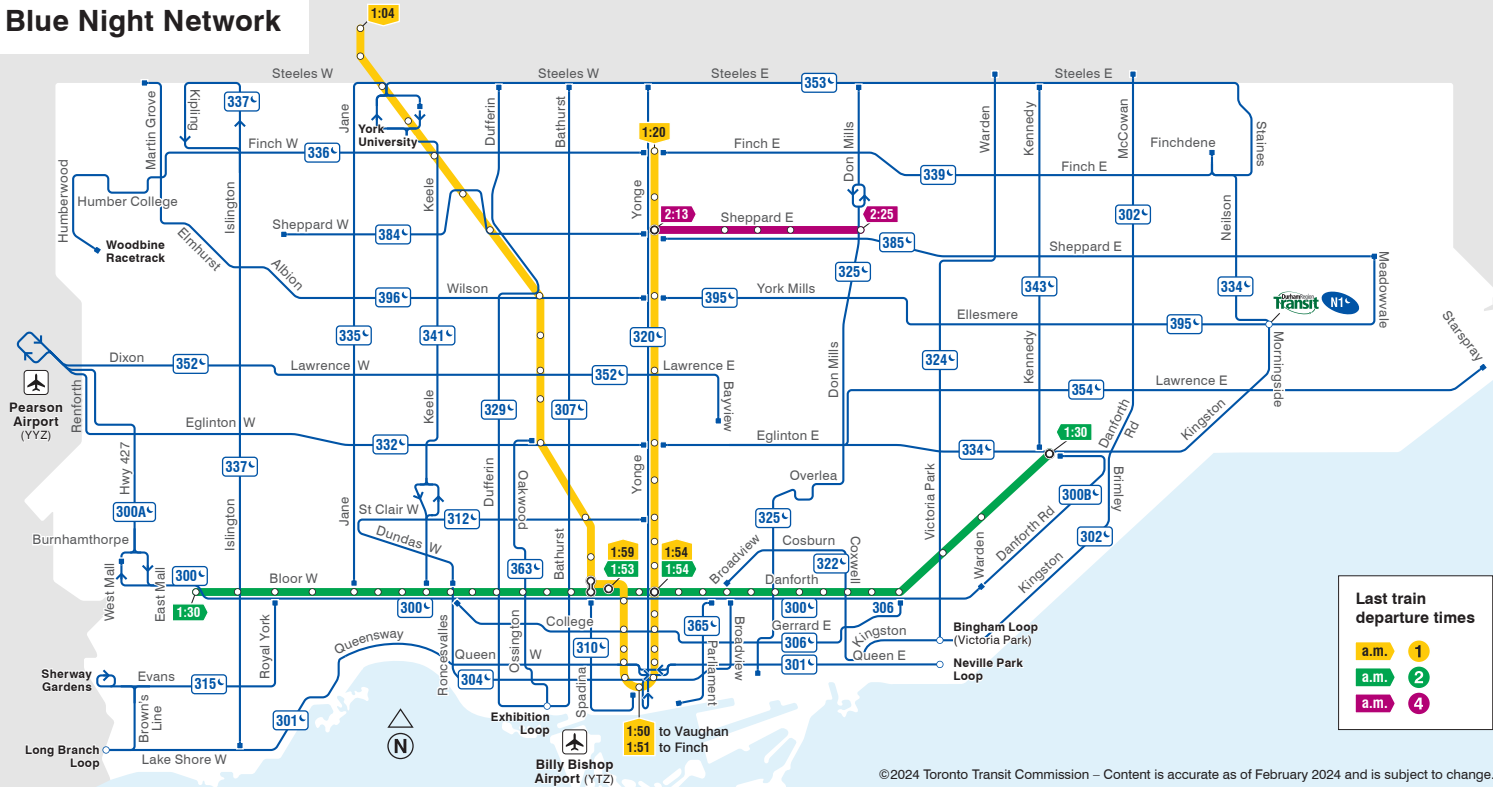

Blue Night Network

Last train departure times

- a.m. 1** (Yellow)
- a.m. 2** (Green)
- a.m. 4** (Purple)