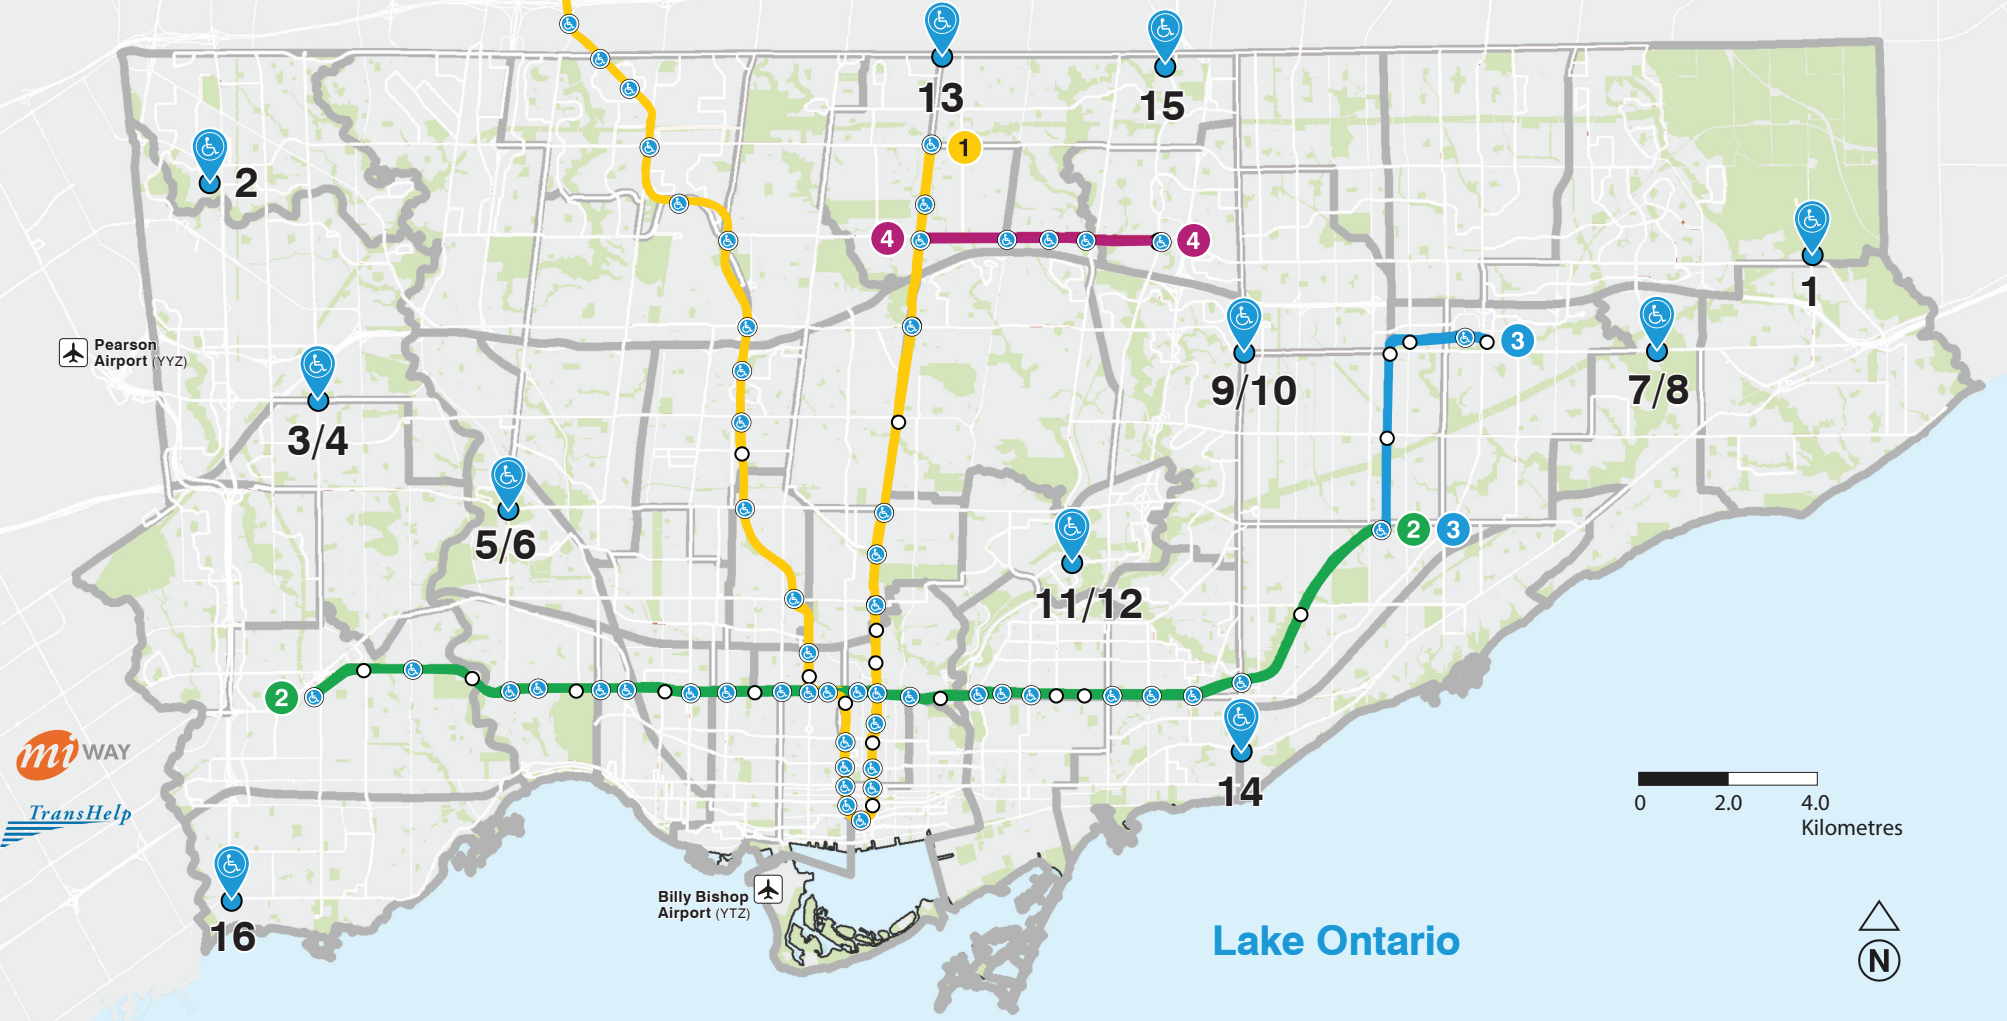

# Access Hubs and Connecting Routes

## Access Hubs

<b>1 Meadowvale Loop</b> 	<b>5/6 Jane/Eglinton SW, NE</b> 	<b>11/12 Overlea/Thornccliffe SW, NW</b> 	<b>15 Freshmeadow/Don Mills (Steeles)</b> 
<b>2 Humber College</b> 	<b>7/8 Ellesmere/Neilson SW, NE</b> 	<b>13 Yonge/Steeles (Centrepoint Mall)</b> 	<b>16 Long Branch</b> 
<b>3/4 Kipling/Dixon NW, SW</b> 	<b>9/10 Ellesmere/Victoria Park (Parkwoods Village) SE, NW</b> 	<b>14 Bingham Loop</b> 	

## Map symbols

- Access Hubs Locations
- Accessible subway station
- Non-accessible subway station